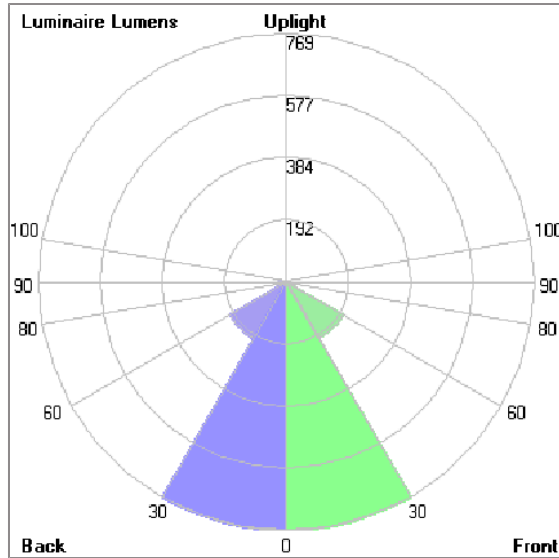

Technical Data

Ordering Code :	5962-C-3-506-XX
Lamp :	LED
Beam :	39°
CCT :	2700 K
CRI :	CRI >80
SDCM :	SDCM = 3
Lamp Lumen :	2300 lm
Luminaire Lumen :	2000 lm
Lamp Wattage :	16 W
Luminaire Wattage :	18 W
Efficacy :	111 lm/W
Ambient Temperature :	40°C
Lumen Maintenance	L70B10 >90,000 h
Controller :	On-Off
Input Voltage :	220-240Vac 50/60Hz
Net Weight :	- kg.

ALPHA

MEDIUM ALPHA ROUND – ID SPOTLIGHT

LAST UPDATE: 25-05-2026

Bug Report

Lum. Classification System [LCS]

LCS	Zone	%Lumens	%Lamp	%Lum
FL	[0-30]	768.8	38.4	38.4
FM	[30-60]	201.8	10.1	10.1
FH	[60-80]	27.3	1.4	1.4
FVH	[80-90]	1.4	0.1	0.1
BL	[0-30]	768.8	38.4	38.4
BM	[30-60]	201.8	10.1	10.1
BH	[60-80]	27.3	1.4	1.4
BVH	[80-90]	1.4	0.1	0.1
UL	[90-100]	< 0.05	0.0	0.0
UH	[100-180]	1.0	0.0	0.0
Total		1999.6	100.0	100.0
BUG Rating		B2-U1-G0		