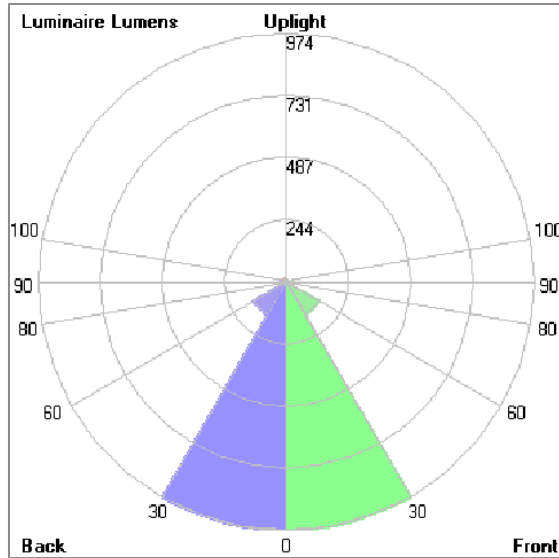

Technical Data

| | |
|-----------------------|--------------------|
| Ordering Code : | 5962-A-A-534-XX |
| Lamp : | LED |
| Beam : | 12° |
| CCT : | 2700 K |
| CRI : | CRI >80 |
| SDCM : | SDCM = 3 |
| Lamp Lumen : | 3120 lm |
| Luminaire Lumen : | 2310 lm |
| Lamp Wattage : | 26 W |
| Luminaire Wattage : | 28 W |
| Efficacy : | 82 lm/W |
| Ambient Temperature : | 30°C |
| Lumen Maintenance | L80B10 >108,000 h |
| Controller : | CASAMBI |
| Input Voltage : | 220-240Vac 50/60Hz |
| Net Weight : | 1.40 kg. |

ALPHA

MEDIUM ALPHA ROUND – ID SPOTLIGHT

LAST UPDATE: 25-05-2026

Bug Report

Lum. Classification System [LCS]

| LCS | Zone | %Lumens | %Lamp | %Lum |
|------------|-----------|----------|-------|-------|
| FL | [0-30] | 974.1 | 31.2 | 42.2 |
| FM | [30-60] | 148.8 | 4.8 | 6.4 |
| FH | [60-80] | 26.8 | 0.9 | 1.2 |
| FVH | [80-90] | 1.2 | 0.0 | 0.1 |
| BL | [0-30] | 974.1 | 31.2 | 42.2 |
| BM | [30-60] | 148.8 | 4.8 | 6.4 |
| BH | [60-80] | 26.8 | 0.9 | 1.2 |
| BVH | [80-90] | 1.2 | 0.0 | 0.1 |
| UL | [90-100] | 0.0 | 0.0 | 0.0 |
| UH | [100-180] | 8.7 | 0.3 | 0.4 |
| Total | | 2310.5 | 74.1 | 100.0 |
| BUG Rating | | B2-U1-G0 | | |