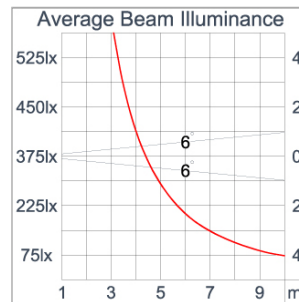

Light Distribution

*Due to the constancy of product development, we reserve the right to alter all specification without prior notice.

Unilamp Co., Ltd.
461 Ramintra Road, Kannayao, Bangkok 10230 Thailand
Tel : +66(0)2 943 2420-1, +66(0)2 946 4170-1
Fax : +66(0)2 943 2419
online@unilamp.co.th
www.unilamp.co.th