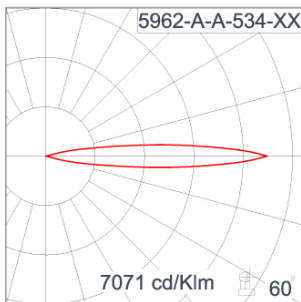

Light Distribution

*Due to the constancy of product development, we reserve the right to alter all specification without prior notice.

Unilamp Co., Ltd.
461 Ramintra Road, Kannayao, Bangkok 10230 Thailand
Tel : +66(0)2 943 2420-1, +66(0)2 946 4170-1
Fax : +66(0)2 943 2419
online@unilamp.co.th
www.unilamp.co.th