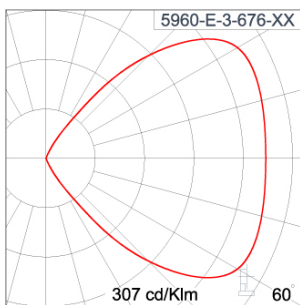

Light Distribution

*Due to the constancy of product development, we reserve the right to alter all specification without prior notice.

Unilamp Co., Ltd.
461 Ramintra Road, Kannayao, Bangkok 10230 Thailand
Tel : +66(O)2 943 2420-1, +66(O)2 946 4170-1
Fax : +66(O)2 943 2419
online@unilamp.co.th
www.unilamp.co.th