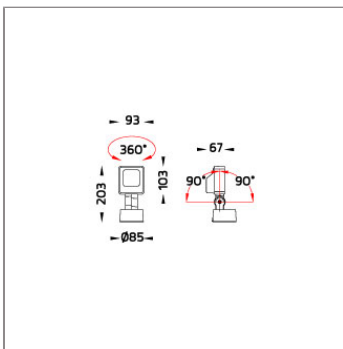

Technical Data

| | |
|-----------------------|--------------------|
| Ordering Code : | 5960-E-3-676-XX |
| Lamp : | LED |
| Beam : | 95° |
| CCT : | 2700 K |
| CRI : | CRI >80 |
| SDCM : | SDCM = 3 |
| Lamp Lumen : | 760 lm |
| Luminaire Lumen : | 530 lm |
| Lamp Wattage : | 5.9 W |
| Luminaire Wattage : | 8 W |
| Efficacy : | 66 lm/W |
| Ambient Temperature : | 35°C |
| Lumen Maintenance | L80B10 >108,000 h |
| Controller : | On-Off |
| Input Voltage : | 220-240Vac 50/60Hz |
| Net Weight : | 1.00 kg. |