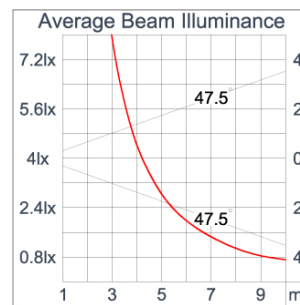

Light Distribution

*Due to the constancy of product development, we reserve the right to alter all specification without prior notice.

Unilamp Co., Ltd.
461 Ramintra Road, Kannayao, Bangkok 10230 Thailand
Tel : +66(O)2 943 2420-1, +66(O)2 946 4170-1
Fax : +66(O)2 943 2419
online@unilamp.co.th
www.unilamp.co.th