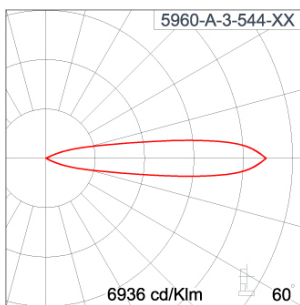

Light Distribution

*Due to the constancy of product development,
we reserve the right to alter all specification
without prior notice.

Unilamp Co., Ltd.
461 Ramintra Road, Kannayao, Bangkok 10230 Thailand
Tel : +66(O)2 943 2420-1, +66(O)2 946 4170-1
Fax : +66(O)2 943 2419
online@unilamp.co.th
www.unilamp.co.th