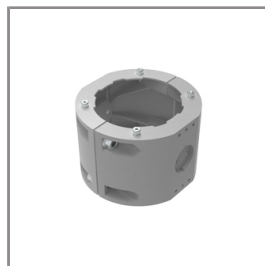

Ordering Code:  
AUN-GHS-0030-XX  
Glare shield cap

Ordering Code:  
AUN-CLP-0006-XX  
Pole clamp, pole diameter  
60-76mm

Ordering Code:  
AUN-MOT-0013-XX  
Pole mounting arm, for 1-3  
projector

Ordering Code:  
AUN-CLP-0008-XX  
Pole clamp, pole diameter  
102-105mm, for wall or  
pole mounting arm

Ordering Code:  
AUN-CLP-0009-XX  
Pole clamp, pole diameter  
60-76mm, for wall or pole  
mounting arm

Ordering Code:  
ALUMINUM-POLE-FOR-ALPHA-SPOTLIGHT  
Please contact Sales  
Representative

\*Due to the constancy of product development,  
we reserve the right to alter all specification  
without prior notice.