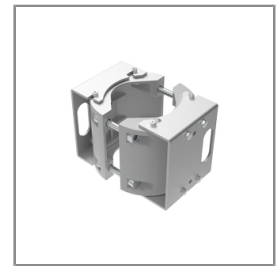

Ordering Code:  
AUN-GHS-0030-XX  
Glare shield cap

Ordering Code:  
AUN-CLP-0006-XX  
Pole clamp, pole diameter  
60-76mm

Ordering Code:  
AUN-MOT-0013-XX  
Pole mounting arm, for 1-3  
projector

Ordering Code:  
AUN-CLP-0008-XX  
Pole clamp, pole diameter  
102-105mm, for wall or  
pole mounting arm