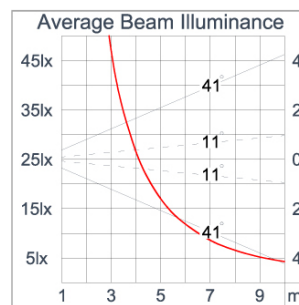

Light Distribution

*Due to the constancy of product development,
we reserve the right to alter all specification
without prior notice.

Unilamp Co., Ltd.
461 Ramintra Road, Kannayao, Bangkok 10230 Thailand
Tel : +66(0)2 943 2420-1, +66(0)2 946 4170-1
Fax : +66(0)2 943 2419
online@unilamp.co.th
www.unilamp.co.th