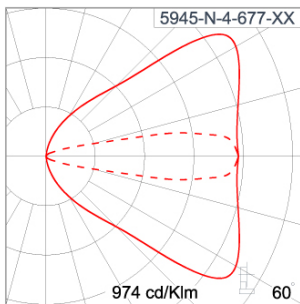

Light Distribution

*Due to the constancy of product development,
we reserve the right to alter all specification
without prior notice.

Unilamp Co., Ltd.
461 Ramintra Road, Kannayao, Bangkok 10230 Thailand
Tel : +66(0)2 943 2420-1, +66(0)2 946 4170-1
Fax : +66(0)2 943 2419
online@unilamp.co.th
www.unilamp.co.th