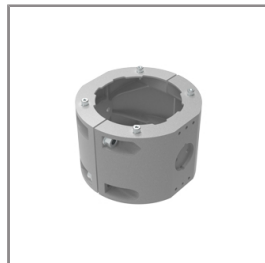

Ordering Code:  
AUN-CLP-0004-XX  
Pole Clamp Diameter  
102-105mm

Ordering Code:  
AUN-GHS-0029-XX  
Glare Shield Cap.

Ordering Code:  
AUN-CLP-0006-XX  
Pole Clamp Diameter  
60-76mm.

Ordering Code:  
AUN-MOT-0013-XX  
Mounting arm for 1-3  
Spotlights.

Ordering Code:  
AUN-CLP-0008-XX  
Pole Clamp Diameter  
102-105mm. for mounting  
arm.

Ordering Code:  
AUN-CLP-0009-XX  
Pole Clamp Diameter  
60-76mm. for mounting  
arm.

Ordering Code:  
AUN-ESP-0001-00  
Glass-Fiber Reinforced  
Polymer Earth Spike