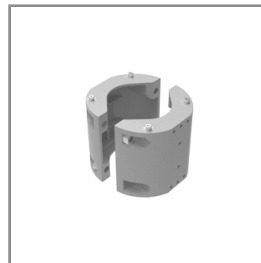

Ordering Code:  
AUN-CLP-0004-XX  
Pole Clamp Diameter  
102-105mm

Ordering Code:  
AUN-GHS-0029-XX  
Glare Shield Cap.

Ordering Code:  
AUN-CLP-0006-XX  
Pole Clamp Diameter  
60-76mm.

Ordering Code:  
AUN-MOT-0013-XX  
Mounting arm for 1-3  
Spotlights.

Ordering Code:  
AUN-CLP-0008-XX  
Pole Clamp Diameter  
102-105mm. for mounting  
arm.

Ordering Code:  
AUN-CLP-0009-XX  
Pole Clamp Diameter  
60-76mm. for mounting  
arm.

Ordering Code:  
AUN-ESP-0001-00  
Glass-Fiber Reinforced  
Polymer Earth Spike