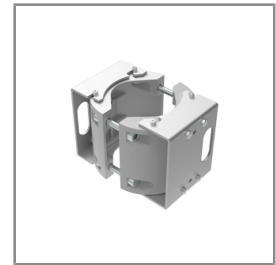

Ordering Code:  
AUN-CON-0014-00  
IP68 Water Tight  
Connecting Device 5 Pole,  
Cable Diameter 8 –  
12.5mm. [1-10V or DALI]

Ordering Code:  
AUN-CAB-0003-00  
Cable 3x1sqmm and  
2x0.35 sqmm length 2000  
mm with anti-humidity kit.  
[pre-assembled from  
factory]

Ordering Code:  
AUN-CLP-0004-XX  
Pole Clamp Diameter  
102-105mm

Ordering Code:  
AUN-GHS-0029-XX  
Glare Shield Cap.

Ordering Code:  
AUN-CLP-0006-XX  
Pole Clamp Diameter  
60-76mm.

Ordering Code:  
AUN-MOT-0013-XX  
Mounting arm for 1-3  
Spotlights.