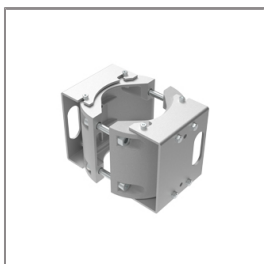

Ordering Code:
AUN-CLP-0006-XX
Pole clamp, pole diameter
60-76mm