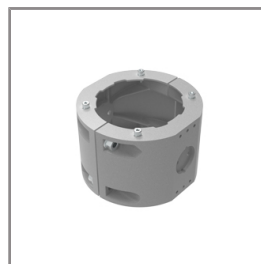

Ordering Code:  
AUN-CLP-0004-XX  
Pole clamp, pole diameter  
102-105mm

Ordering Code:  
AUN-CAB-0004-00  
Cable HO7RN-F 3x1sqmm,  
L= 500, with UniBlock  
anti-humidity kit,  
pre-assembly from factory

Ordering Code:  
AUN-GHS-0029-XX  
Glare shield cap

Ordering Code:  
AUN-CLP-0006-XX  
Pole clamp, pole diameter  
60-76mm

Ordering Code:  
AUN-MOT-0013-XX  
Pole mounting arm, for 1-3  
projector

Ordering Code:  
AUN-CLP-0008-XX  
Pole clamp, pole diameter  
102-105mm, for wall or  
pole mounting arm

Ordering Code:  
AUN-CLP-0009-XX  
Pole clamp, pole diameter  
60-76mm, for wall or pole  
mounting arm

\*Due to the constancy of product development,  
we reserve the right to alter all specification  
without prior notice.