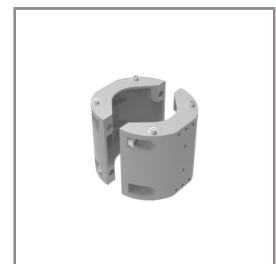

Ordering Code:  
AUN-GHS-0029-XX  
Glare shield cap

Ordering Code:  
AUN-CLP-0006-XX  
Pole clamp, pole diameter  
60-76mm

Ordering Code:  
AUN-MOT-0013-XX  
Pole mounting arm, for 1-3  
projector

Ordering Code:  
AUN-CLP-0008-XX  
Pole clamp, pole diameter  
102-105mm, for wall or  
pole mounting arm

Ordering Code:  
AUN-CLP-0009-XX  
Pole clamp, pole diameter  
60-76mm, for wall or pole  
mounting arm

\*Due to the constancy of product development,  
we reserve the right to alter all specification  
without prior notice.