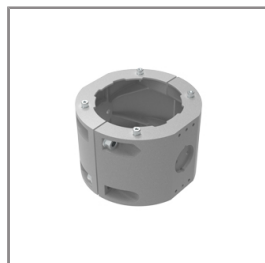

Ordering Code:  
AUN-CLP-0004-XX  
Pole Clamp Diameter  
102-105mm

Ordering Code:  
AUN-GHS-0029-XX  
Glare Shield Cap.

Ordering Code:  
AUN-CLP-0006-XX  
Pole Clamp Diameter  
60-76mm.

Ordering Code:  
AUN-MOT-0013-XX  
Mounting arm for 1-3  
Spotlights.

Ordering Code:  
AUN-CLP-0008-XX  
Pole Clamp Diameter  
102-105mm. for mounting  
arm.

Ordering Code:  
AUN-CLP-0009-XX  
Pole Clamp Diameter  
60-76mm. for mounting  
arm.

Ordering Code:  
AUN-ESP-0001-00  
Glass-Fiber Reinforced  
Polymer Earth Spike