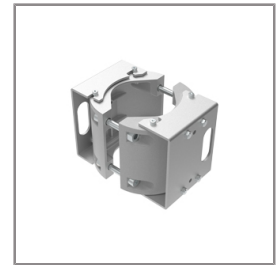

Ordering Code:  
AUN-CON-0014-XX  
IP68 Water Tight  
Connecting Device 5 Pole,  
Cable Diameter 8 –  
12.5mm. [1-10V or DALI]

Ordering Code:  
AUN-CAB-0003-00  
Cable 3x1sqmm and  
2x0.35 sqmm length 2000  
mm with anti-humidity kit.  
[pre-assembled from  
factory]

Ordering Code:  
AUN-CLP-0004-XX  
Pole Clamp Diameter  
102-105mm

Ordering Code:  
AUN-GHS-0029-XX  
Glare Shield Cap.

Ordering Code:  
AUN-CLP-0006-XX  
Pole Clamp Diameter  
60-76mm.

Ordering Code:  
AUN-MOT-0013-XX  
Mounting arm for 1-3  
Spotlights.