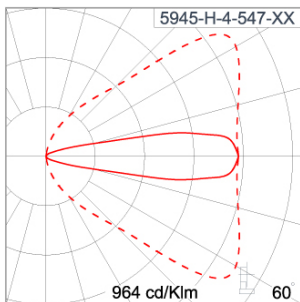

Light Distribution

*Due to the constancy of product development,
we reserve the right to alter all specification
without prior notice.

Unilamp Co., Ltd.
461 Ramintra Road, Kannayao, Bangkok 10230 Thailand
Tel : +66(0)2 943 2420-1, +66(0)2 946 4170-1
Fax : +66(0)2 943 2419
online@unilamp.co.th
www.unilamp.co.th