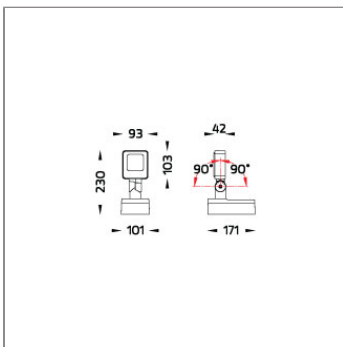

Technical Data

| | |
|-----------------------|--------------------|
| Ordering Code : | 5945-H-4-547-XX |
| Lamp : | LED |
| Beam : | 82°/22° |
| CCT : | 4000 K |
| CRI : | CRI >80 |
| SDCM : | SDCM = 3 |
| Lamp Lumen : | 1100 lm |
| Luminaire Lumen : | 680 lm |
| Lamp Wattage : | 8 W |
| Luminaire Wattage : | 10 W |
| Efficacy : | 68 lm/W |
| Ambient Temperature : | 50°C |
| Lumen Maintenance | L70B10 >60,000 h |
| Controller : | DIM 1-10V |
| Input Voltage : | 220-240Vac 50/60Hz |
| Net Weight : | 1.30 kg. |

Ordering Code:
AUN-CON-0011-00
IP68 connection device,
cable diameter 7.1-13mm,
1-10V or DALI

Ordering Code:
AUN-CON-0014-00
IP68 connection device,
cable diameter 8-12.5mm,
1-10V or DALI

Ordering Code:
AUN-CAB-0003-00
Cable 3x1sqmm and
2x0.35sqmm, L= 2000,
with UniBlock
anti-humidity kit,
pre-assembly from factory