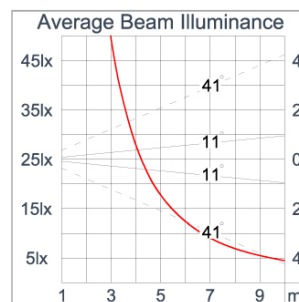

Light Distribution

*Due to the constancy of product development,
we reserve the right to alter all specification
without prior notice.

Unilamp Co., Ltd.
461 Ramintra Road, Kannayao, Bangkok 10230 Thailand
Tel : +66(0)2 943 2420-1, +66(0)2 946 4170-1
Fax : +66(0)2 943 2419
online@unilamp.co.th
www.unilamp.co.th