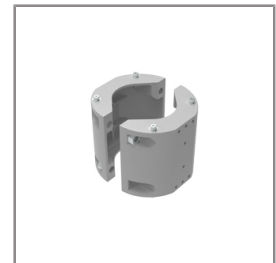

Ordering Code:  
AUN-CLP-0004-XX  
Pole Clamp Diameter  
102-105mm

Ordering Code:  
AUN-CAB-0004-00  
Cable H07RN-F 3x1sqmm  
length 500mm. with  
anti-humidity  
kit.[pre-assembled from  
factory]

Ordering Code:  
AUN-GHS-0029-XX  
Glare Shield Cap.

Ordering Code:  
AUN-CLP-0006-XX  
Pole Clamp Diameter  
60-76mm.

Ordering Code:  
AUN-MOT-0013-XX  
Mounting arm for 1-3  
Spotlights.

Ordering Code:  
AUN-CLP-0008-XX  
Pole Clamp Diameter  
102-105mm. for mounting  
arm.