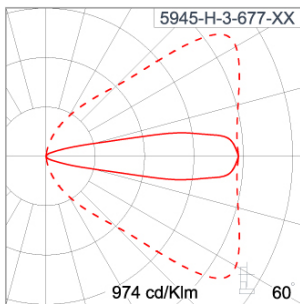

Light Distribution

*Due to the constancy of product development,
we reserve the right to alter all specification
without prior notice.

Unilamp Co., Ltd.
461 Ramintra Road, Kannayao, Bangkok 10230 Thailand
Tel : +66(0)2 943 2420-1, +66(0)2 946 4170-1
Fax : +66(0)2 943 2419
online@unilamp.co.th
www.unilamp.co.th