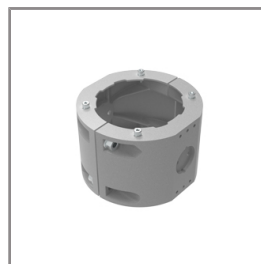

Ordering Code:
AUN-CLP-0004-XX
Pole clamp, pole diameter
102-105mm

Ordering Code:
AUN-CAB-0004-00
Cable HO7RN-F 3x1sqmm,
L= 500, with UniBlock
anti-humidity kit,
pre-assembly from factory

Ordering Code:
AUN-GHS-0029-XX
Glare shield cap

Ordering Code:
AUN-CLP-0006-XX
Pole clamp, pole diameter
60-76mm

Ordering Code:
AUN-MOT-0013-XX
Pole mounting arm, for 1-3
projector

Ordering Code:
AUN-CLP-0008-XX
Pole clamp, pole diameter
102-105mm, for wall or
pole mounting arm

Ordering Code:
AUN-CLP-0009-XX
Pole clamp, pole diameter
60-76mm, for wall or pole
mounting arm

*Due to the constancy of product development,
we reserve the right to alter all specification
without prior notice.