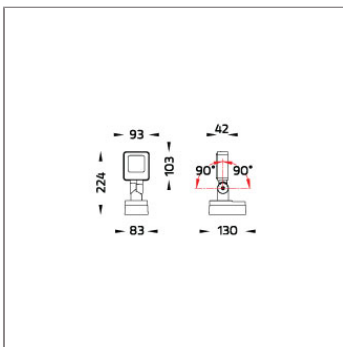

Technical Data

| | |
|-----------------------|--------------------|
| Ordering Code : | 5945-H-3-677-XX |
| Lamp : | LED |
| Beam : | 82°/22° |
| CCT : | 2700 K |
| CRI : | CRI >80 |
| SDCM : | SDCM = 3 |
| Lamp Lumen : | 1040 lm |
| Luminaire Lumen : | 650 lm |
| Lamp Wattage : | 8.4 W |
| Luminaire Wattage : | 10 W |
| Efficacy : | 65 lm/W |
| Ambient Temperature : | 50°C |
| Lumen Maintenance | L80B10 >108,000 h |
| Controller : | On-Off |
| Input Voltage : | 220-240Vac 50/60Hz |
| Net Weight : | 1.30 kg. |

Ordering Code:
AUN-CLP-0009-XX
Pole clamp, pole diameter
60-76mm, for wall or pole
mounting arm

*Due to the constancy of product development,
we reserve the right to alter all specification
without prior notice.