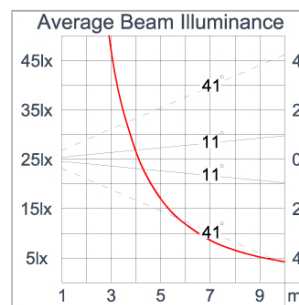

Light Distribution

*Due to the constancy of product development,
we reserve the right to alter all specification
without prior notice.

Unilamp Co., Ltd.
461 Ramintra Road, Kannayao, Bangkok 10230 Thailand
Tel : +66(0)2 943 2420-1, +66(0)2 946 4170-1
Fax : +66(0)2 943 2419
online@unilamp.co.th
www.unilamp.co.th