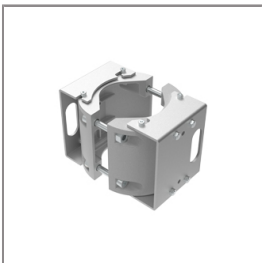

Ordering Code:
AUN-CLP-0006-XX
Pole Clamp Diameter
60-76mm.