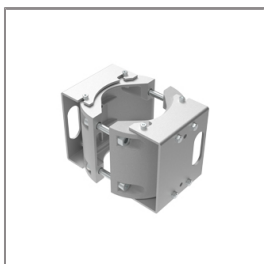

Ordering Code:
AUN-CLP-0004-XX
Pole clamp, pole diameter
102-105mm

Ordering Code:
AUN-CAB-0004-00
Cable HO7RN-F 3x1sqmm,
L= 500, with UniBlock
anti-humidity kit,
pre-assembly from factory

Ordering Code:
AUN-GHS-0029-XX
Glare shield cap