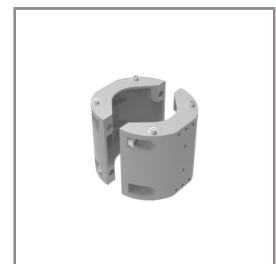

Ordering Code:
AUN-CLP-0004-XX
Pole clamp, pole diameter
102-105mm

Ordering Code:
AUN-CAB-0004-00
Cable HO7RN-F 3x1sqmm,
L= 500, with UniBlock
anti-humidity kit,
pre-assembly from factory

Ordering Code:
AUN-GHS-0029-XX
Glare shield cap

Ordering Code:
AUN-CLP-0006-XX
Pole clamp, pole diameter
60-76mm

Ordering Code:
AUN-MOT-0013-XX
Pole mounting arm, for 1-3
projector

Ordering Code:
AUN-CLP-0008-XX
Pole clamp, pole diameter
102-105mm, for wall or
pole mounting arm

Ordering Code:
AUN-CLP-0009-XX
Pole clamp, pole diameter
60-76mm, for wall or pole
mounting arm

*Due to the constancy of product development,
we reserve the right to alter all specification
without prior notice.