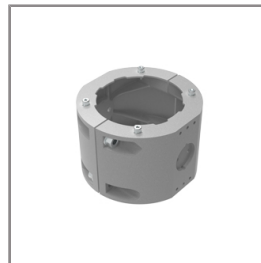

Ordering Code:  
AUN-CLP-0004-XX  
Pole Clamp Diameter  
102-105mm

Ordering Code:  
AUN-CAB-0004-00  
Cable H07RN-F 3x1sqmm  
length 500mm. with  
anti-humidity  
kit.[pre-assembled from  
factory]

Ordering Code:  
AUN-GHS-0029-XX  
Glare Shield Cap.

Ordering Code:  
AUN-CLP-0006-XX  
Pole Clamp Diameter  
60-76mm.

Ordering Code:  
AUN-MOT-0013-XX  
Mounting arm for 1-3  
Spotlights.

Ordering Code:  
AUN-CLP-0008-XX  
Pole Clamp Diameter  
102-105mm. for mounting  
arm.

Ordering Code:  
AUN-CLP-0009-XX  
Pole Clamp Diameter  
60-76mm. for mounting  
arm.

\*Due to the constancy of product development,  
we reserve the right to alter all specification  
without prior notice.