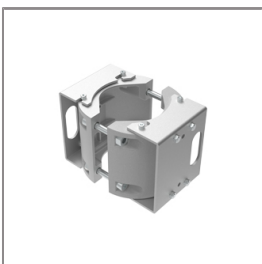

Ordering Code:
AUN-CLP-0006-XX
Pole clamp, pole diameter
60-76mm