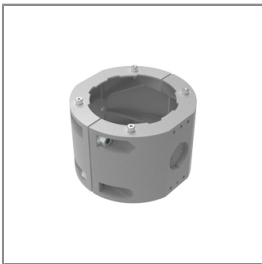

Ordering Code:
AUN-CON-0011-00
IP68 connection device,
cable diameter 7.1-13mm,
1-10V or DALI

Ordering Code:
AUN-CON-0014-00
IP68 connection device,
cable diameter 8-12.5mm,
1-10V or DALI

Ordering Code:
AUN-CLP-0004-XX
Pole clamp, pole diameter
102-105mm

Ordering Code:
AUN-GHS-0029-XX
Glare shield cap

Ordering Code:
AUN-CLP-0006-XX
Pole clamp, pole diameter
60-76mm

Ordering Code:
AUN-MOT-0013-XX
Pole mounting arm, for 1-3
projector

Ordering Code:
AUN-CLP-0008-XX
Pole clamp, pole diameter
102-105mm, for wall or
pole mounting arm