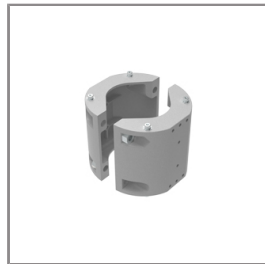

Ordering Code:
AUN-GHS-0029-XX
Glare shield cap

Ordering Code:
AUN-CLP-0006-XX
Pole clamp, pole diameter
60-76mm

Ordering Code:
AUN-MOT-0013-XX
Pole mounting arm, for 1-3
projector

Ordering Code:
AUN-CLP-0008-XX
Pole clamp, pole diameter
102-105mm, for wall or
pole mounting arm

Ordering Code:
AUN-CLP-0009-XX
Pole clamp, pole diameter
60-76mm, for wall or pole
mounting arm

Ordering Code:
AUN-ESP-0001-00
Earth spike, GFR polymer

Ordering Code:
AUN-TRS-0001-00
Tree strap, small mounting
base