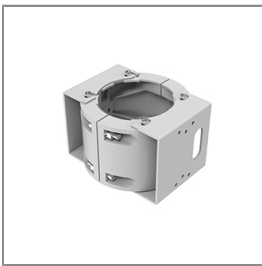

Ordering Code:
AUN-CON-0011-00
IP68 connection device,
cable diameter 7.1-13mm,
1-10V or DALI

Ordering Code:
AUN-CON-0014-00
IP68 connection device,
cable diameter 8-12.5mm,
1-10V or DALI

Ordering Code:
AUN-CLP-0004-XX
Pole clamp, pole diameter
102-105mm