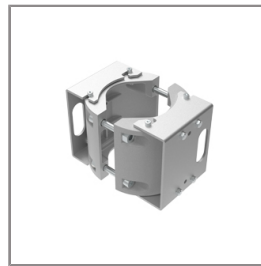

Ordering Code:
AUN-CON-0011-00
IP68 connection device,
cable diameter 7.1-13mm,
1-10V or DALI

Ordering Code:
AUN-CON-0014-00
IP68 connection device,
cable diameter 8-12.5mm,
1-10V or DALI

Ordering Code:
AUN-CLP-0004-XX
Pole clamp, pole diameter
102-105mm

Ordering Code:
AUN-GHS-0029-XX
Glare shield cap

Ordering Code:
AUN-CLP-0006-XX
Pole clamp, pole diameter
60-76mm

Ordering Code:
AUN-MOT-0013-XX
Pole mounting arm, for 1-3
projector

Ordering Code:
AUN-CLP-0008-XX
Pole clamp, pole diameter
102-105mm, for wall or
pole mounting arm