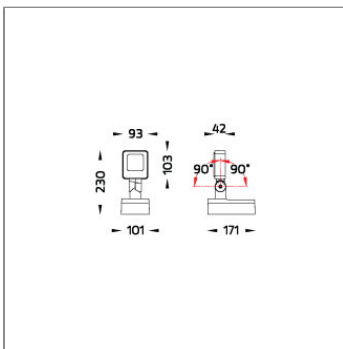

Technical Data

| | |
|-----------------------|--------------------|
| Ordering Code : | 5945-D-4-677-XX |
| Lamp : | LED |
| Beam : | 67° |
| CCT : | 2700 K |
| CRI : | CRI >80 |
| SDCM : | SDCM = 3 |
| Lamp Lumen : | 1040 lm |
| Luminaire Lumen : | 810 lm |
| Lamp Wattage : | 8.4 W |
| Luminaire Wattage : | 10 W |
| Efficacy : | 81 lm/W |
| Ambient Temperature : | 50°C |
| Lumen Maintenance | L80B10 >108,000 h |
| Controller : | DIM 1-10V |
| Input Voltage : | 220-240Vac 50/60Hz |
| Net Weight : | 1.30 kg. |