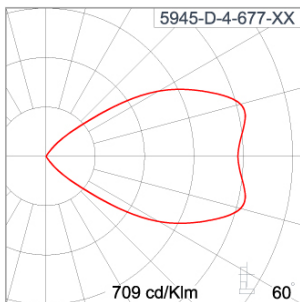

Light Distribution

*Due to the constancy of product development,
we reserve the right to alter all specification
without prior notice.

Unilamp Co., Ltd.
461 Ramintra Road, Kannayao, Bangkok 10230 Thailand
Tel : +66(0)2 943 2420-1, +66(0)2 946 4170-1
Fax : +66(0)2 943 2419
online@unilamp.co.th
www.unilamp.co.th