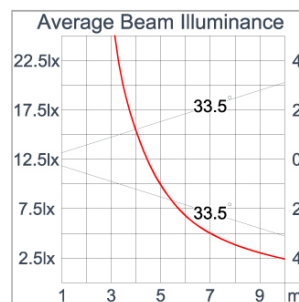

Light Distribution

*Due to the constancy of product development,
we reserve the right to alter all specification
without prior notice.

Unilamp Co., Ltd.
461 Ramintra Road, Kannayao, Bangkok 10230 Thailand
Tel : +66(0)2 943 2420-1, +66(0)2 946 4170-1
Fax : +66(0)2 943 2419
online@unilamp.co.th
www.unilamp.co.th