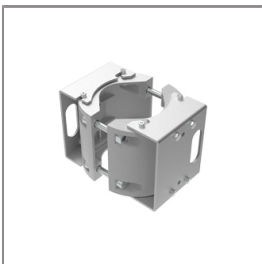

Ordering Code:
AUN-CLP-0006-XX
Pole clamp, pole diameter
60-76mm