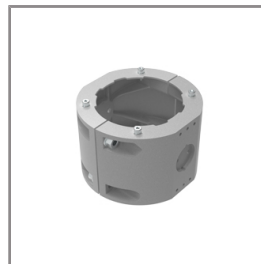

Ordering Code:  
AUN-CLP-0004-XX  
Pole clamp, pole diameter  
102-105mm

Ordering Code:  
AUN-CAB-0004-00  
Cable HO7RN-F 3x1sqmm,  
L= 500, with UniBlock  
anti-humidity kit,  
pre-assembly from factory

Ordering Code:  
AUN-GHS-0029-XX  
Glare shield cap

Ordering Code:  
AUN-CLP-0006-XX  
Pole clamp, pole diameter  
60-76mm

Ordering Code:  
AUN-MOT-0013-XX  
Pole mounting arm, for 1-3  
projector

Ordering Code:  
AUN-CLP-0008-XX  
Pole clamp, pole diameter  
102-105mm, for wall or  
pole mounting arm