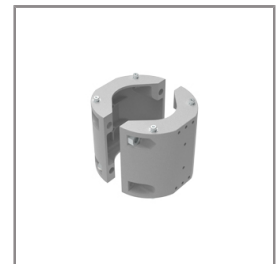

Ordering Code:  
AUN-GHS-0029-XX  
Glare shield cap

Ordering Code:  
AUN-CLP-0006-XX  
Pole clamp, pole diameter  
60-76mm

Ordering Code:  
AUN-MOT-0013-XX  
Pole mounting arm, for 1-3  
projector

Ordering Code:  
AUN-CLP-0008-XX  
Pole clamp, pole diameter  
102-105mm, for wall or  
pole mounting arm

Ordering Code:  
AUN-CLP-0009-XX  
Pole clamp, pole diameter  
60-76mm, for wall or pole  
mounting arm

\*Due to the constancy of product development,  
we reserve the right to alter all specification  
without prior notice.