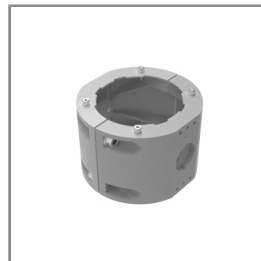

Ordering Code:  
AUN-CAB-0003-00  
Cable 3x1sqmm and  
2x0.35 sqmm length 2000  
mm with anti-humidity kit.  
[pre-assembled from  
factory]

Ordering Code:  
AUN-CLP-0004-XX  
Pole Clamp Diameter  
102-105mm

Ordering Code:  
AUN-GHS-0029-XX  
Glare Shield Cap.

Ordering Code:  
AUN-CLP-0006-XX  
Pole Clamp Diameter  
60-76mm.

Ordering Code:  
AUN-MOT-0013-XX  
Mounting arm for 1-3  
Spotlights.

Ordering Code:  
AUN-CLP-0008-XX  
Pole Clamp Diameter  
102-105mm. for mounting  
arm.

Ordering Code:  
AUN-CLP-0009-XX  
Pole Clamp Diameter  
60-76mm. for mounting  
arm.

\*Due to the constancy of product development,  
we reserve the right to alter all specification  
without prior notice.