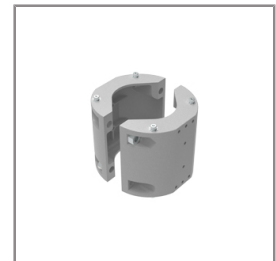

Ordering Code:  
AUN-GHS-0029-XX  
Glare Shield Cap.

Ordering Code:  
AUN-CLP-0006-XX  
Pole Clamp Diameter  
60-76mm.

Ordering Code:  
AUN-MOT-0013-XX  
Mounting arm for 1-3  
Spotlights.

Ordering Code:  
AUN-CLP-0008-XX  
Pole Clamp Diameter  
102-105mm. for mounting  
arm.

Ordering Code:  
AUN-CLP-0009-XX  
Pole Clamp Diameter  
60-76mm. for mounting  
arm.

\*Due to the constancy of product development,  
we reserve the right to alter all specification  
without prior notice.