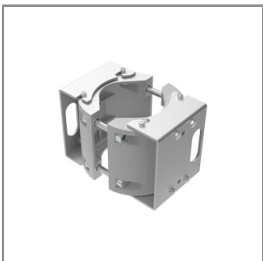

Ordering Code:
AUN-CLP-0006-XX
Pole Clamp Diameter
60-76mm.