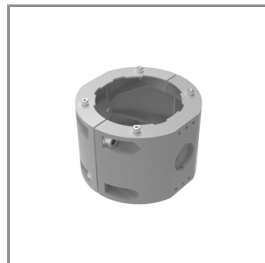

Ordering Code:
AUN-CAB-0003-00
Cable 3x1sqmm and
2x0.35 sqmm length 2000
mm with anti-humidity kit.
[pre-assembled from
factory]

Ordering Code:
AUN-CLP-0004-XX
Pole Clamp Diameter
102-105mm

Ordering Code:
AUN-GHS-0029-XX
Glare Shield Cap.

Ordering Code:
AUN-CLP-0006-XX
Pole Clamp Diameter
60-76mm.

Ordering Code:
AUN-MOT-0013-XX
Mounting arm for 1-3
Spotlights.

Ordering Code:
AUN-CLP-0008-XX
Pole Clamp Diameter
102-105mm. for mounting
arm.

Ordering Code:
AUN-CLP-0009-XX
Pole Clamp Diameter
60-76mm. for mounting
arm.

Ordering Code:
AUN-ESP-0001-00
Glass-Fiber Reinforced
Polymer Earth Spike

*Due to the constancy of product development,
we reserve the right to alter all specification
without prior notice.