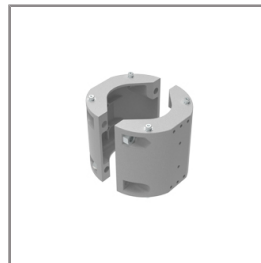

Ordering Code:
AUN-CAB-0003-00
Cable 3x1sqmm and
2x0.35 sqmm length 2000
mm with anti-humidity kit.
[pre-assembled from
factory]

Ordering Code:
AUN-CLP-0004-XX
Pole Clamp Diameter
102-105mm

Ordering Code:
AUN-GHS-0029-XX
Glare Shield Cap.

Ordering Code:
AUN-CLP-0006-XX
Pole Clamp Diameter
60-76mm.

Ordering Code:
AUN-MOT-0013-XX
Mounting arm for 1-3
Spotlights.

Ordering Code:
AUN-CLP-0008-XX
Pole Clamp Diameter
102-105mm. for mounting
arm.