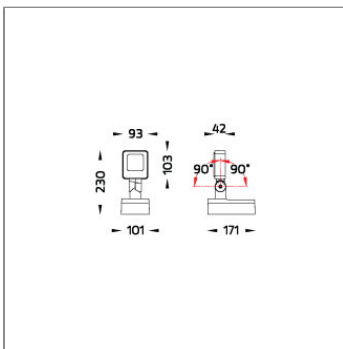

Technical Data

Ordering Code :	5945-A-4-546-XX
Lamp :	LED
Beam :	15°
CCT :	3000 K
CRI :	CRI >80
SDCM :	SDCM = 3
Lamp Lumen :	1040 lm
Luminaire Lumen :	880 lm
Lamp Wattage :	8.4 W
Luminaire Wattage :	10 W
Efficacy :	88 lm/W
Ambient Temperature :	50°C
Lumen Maintenance	L80B10 >108,000 h
Controller :	DIM 1-10V
Input Voltage :	220-240Vac 50/60Hz
Net Weight :	1.30 kg.

Ordering Code:
AUN-CON-0011-00
IP68 Water Tight
Connecting Device 5 Pole,
Cable Diameter 7.1 – 13mm.
[1-10V or Dali]

Ordering Code:
AUN-CON-0014-00
IP68 Water Tight
Connecting Device 5 Pole,
Cable Diameter 8 –
12.5mm. [1-10V or DALI]