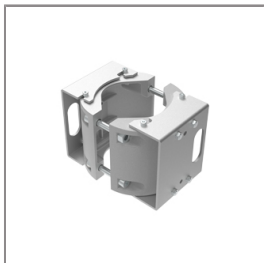

Ordering Code:
AUN-CLP-0006-XX
Pole Clamp Diameter
60-76mm.