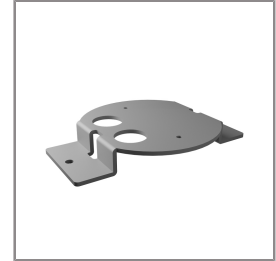

Please contact Sales

Representative

Ordering Code:

AUN-CAB-0012-00

Cable H05RR-F 5x1, L=

2000mm, with UniBlock
anti-humidity kit,
pre-assembly from factory

Ordering Code:

AUN-BRK-0011-XX