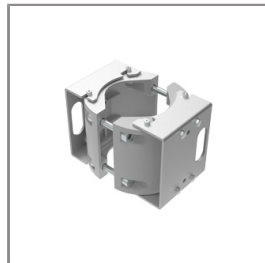

Ordering Code:
AUN-CAB-0003-00
Cable 3x1sqmm and
2x0.35sqmm, L= 2000,
with UniBlock
anti-humidity kit,
pre-assembly from factory

Ordering Code:
AUN-CLP-0004-XX
Pole clamp, pole diameter
102-105mm

Ordering Code:
AUN-GHS-0031-XX
Glare shield cap