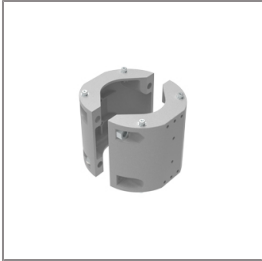

Ordering Code:
AUN-CLP-0006-XX
Pole clamp, pole diameter
60-76mm

Ordering Code:
AUN-MOT-0013-XX
Pole mounting arm, for 1-3
projector

Ordering Code:
AUN-CLP-0008-XX
Pole clamp, pole diameter
102-105mm, for wall or
pole mounting arm

ALPHA

MEDIUM ALPHA SQUARE PROJECTOR

LAST UPDATE: 20-02-2025

Ordering Code:
AUN-CLP-0009-XX
Pole clamp, pole diameter
60-76mm, for wall or pole
mounting arm

Ordering Code:
ALUMINUM-POLE-FOR-ALPHA-SPOTLIGHT
Please contact Sales
Representative