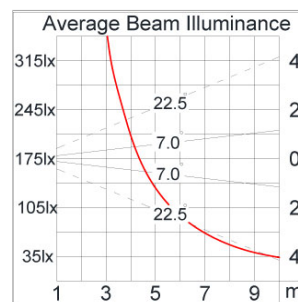

Light Distribution

*Due to the constancy of product development,
we reserve the right to alter all specification
without prior notice.

Unilamp Co., Ltd.
461 Ramintra Road, Kannayao, Bangkok 10230 Thailand
Tel : +66(0)2 943 2420-1, +66(0)2 946 4170-1
Fax : +66(0)2 943 2419
online@unilamp.co.th
www.unilamp.co.th