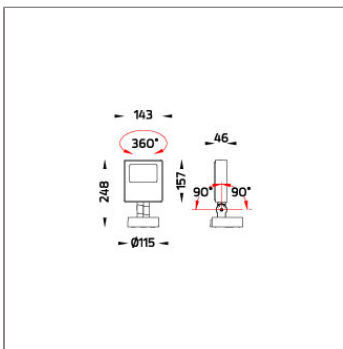

Technical Data

| | |
|-----------------------|--------------------|
| Ordering Code : | 5944-H-5-898-XX |
| Lamp : | LED |
| Beam : | 45°/14° |
| CCT : | 4000 K |
| CRI : | CRI >80 |
| SDCM : | SDCM = 3 |
| Lamp Lumen : | 2060 lm |
| Luminaire Lumen : | 1740 lm |
| Lamp Wattage : | 17 W |
| Luminaire Wattage : | 19 W |
| Efficacy : | 91 lm/W |
| Ambient Temperature : | 50°C |
| Lumen Maintenance | L70B10 >66,000 h |
| Controller : | DALI |
| Input Voltage : | 220-240Vac 50/60Hz |
| Net Weight : | 1.90 kg. |