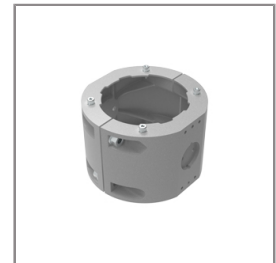

Ordering Code:
AUN-CAB-0003-00
Cable 3x1sqmm and
2x0.35sqmm, L= 2000,
with UniBlock
anti-humidity kit,
pre-assembly from factory

Ordering Code:
AUN-CLP-0004-XX
Pole clamp, pole diameter
102-105mm

Ordering Code:
AUN-GHS-0031-XX
Glare shield cap

Ordering Code:
AUN-CLP-0006-XX
Pole clamp, pole diameter
60-76mm

Ordering Code:
AUN-MOT-0013-XX
Pole mounting arm, for 1-3
projector

Ordering Code:
AUN-CLP-0008-XX
Pole clamp, pole diameter
102-105mm, for wall or
pole mounting arm