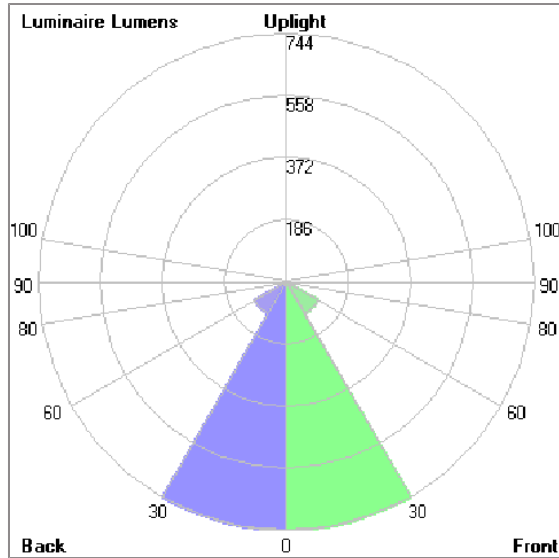

Technical Data

Ordering Code :	5944-H-5-898-XX
Lamp :	LED
Beam :	45°/14°
CCT :	4000 K
CRI :	CRI >80
SDCM :	SDCM = 3
Lamp Lumen :	2060 lm
Luminaire Lumen :	1740 lm
Lamp Wattage :	17 W
Luminaire Wattage :	19 W
Efficacy :	91 lm/W
Ambient Temperature :	50°C
Lumen Maintenance	L70B10 >66,000 h
Controller :	DALI
Input Voltage :	220-240Vac 50/60Hz
Net Weight :	1.90 kg.

ALPHA

MEDIUM ALPHA SQUARE

SPOTLIGHT

LAST UPDATE: 13-03-2026

Bug Report

Lum. Classification System (LCS)

LCS	Zone	%Lumens	%Lamp	%Lum
FL	[0-30]	743.8	36.1	42.9
FM	[30-60]	110.8	5.4	6.4
FH	[60-80]	11.2	0.5	0.6
FVH	[80-90]	0.4	0.0	0.0
BL	[0-30]	743.8	36.1	42.9
BM	[30-60]	110.8	5.4	6.4
BH	[60-80]	11.2	0.5	0.6
BVH	[80-90]	0.4	0.0	0.0
UL	[90-100]	< 0.05	0.0	0.0
UH	[100-180]	1.2	0.1	0.1
Total		1733.6	84.1	100.0
BUG Rating				B2-U1-G0