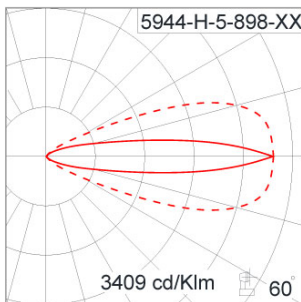

Light Distribution

*Due to the constancy of product development,
we reserve the right to alter all specification
without prior notice.

Unilamp Co., Ltd.
461 Ramintra Road, Kannayao, Bangkok 10230 Thailand
Tel : +66(0)2 943 2420-1, +66(0)2 946 4170-1
Fax : +66(0)2 943 2419
online@unilamp.co.th
www.unilamp.co.th