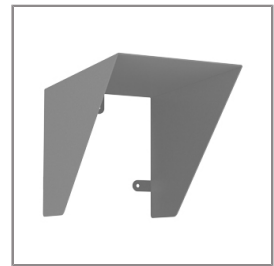

Ordering Code:
AUN-CLP-0004-XX
Pole clamp, pole diameter
102-105mm

Ordering Code:
AUN-GHS-0031-XX
Glare shield cap

Ordering Code:
AUN-CLP-0006-XX
Pole clamp, pole diameter
60-76mm

Ordering Code:
AUN-MOT-0013-XX
Pole mounting arm, for 1-3
projector