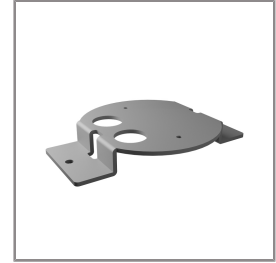

Please contact Sales

Representative

Ordering Code:

AUN-CAB-0012-00

Cable H05RR-F 5x1, L=

2000mm, with UniBlock
anti-humidity kit,
pre-assembly from factory

Ordering Code:

AUN-BRK-0011-XX