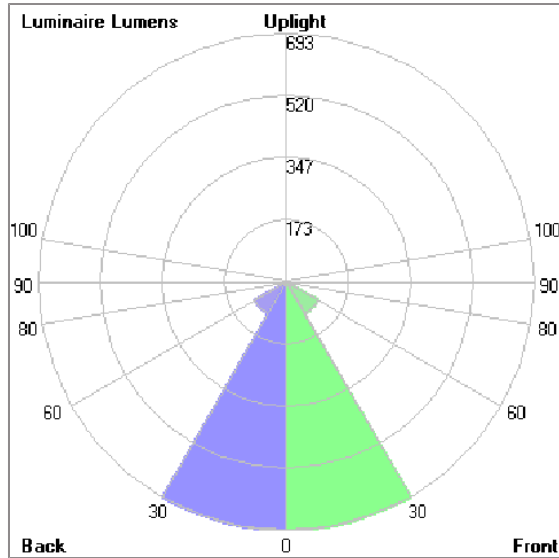

Technical Data

Ordering Code :	5944-H-4-523-XX
Lamp :	LED
Beam :	45°/14°
CCT :	2700 K
CRI :	CRI >80
SDCM :	SDCM = 3
Lamp Lumen :	1920 lm
Luminaire Lumen :	1630 lm
Lamp Wattage :	17 W
Luminaire Wattage :	19 W
Efficacy :	85 lm/W
Ambient Temperature :	50°C
Lumen Maintenance	L70B10 >66,000 h
Controller :	DIM 1-10V
Input Voltage :	220-240Vac 50/60Hz
Net Weight :	- kg.

ALPHA

MEDIUM ALPHA SQUARE

SPOTLIGHT

LAST UPDATE: 13-03-2026

Bug Report

Lum. Classification System (LCS)

LCS	Zone	%Lumens	%Lamp	%Lum
FL	[0-30]	693.3	36.1	42.9
FM	[30-60]	103.2	5.4	6.4
FH	[60-80]	10.4	0.5	0.6
FVH	[80-90]	0.3	0.0	0.0
BL	[0-30]	693.3	36.1	42.9
BM	[30-60]	103.2	5.4	6.4
BH	[60-80]	10.4	0.5	0.6
BVH	[80-90]	0.3	0.0	0.0
UL	[90-100]	< 0.05	0.0	0.0
UH	[100-180]	1.1	0.1	0.1
Total		1615.5	84.1	100.0
BUG Rating				B2-U1-G0