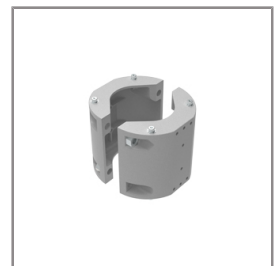

Ordering Code:
AUN-CLP-0004-XX
Pole clamp, pole diameter
102-105mm

Ordering Code:
AUN-GHS-0031-XX
Glare shield cap

Ordering Code:
AUN-CLP-0006-XX
Pole clamp, pole diameter
60-76mm

Ordering Code:
AUN-MOT-0013-XX
Pole mounting arm, for 1-3
projector

Ordering Code:
AUN-CLP-0008-XX
Pole clamp, pole diameter
102-105mm, for wall or
pole mounting arm

Ordering Code:
AUN-CLP-0009-XX
Pole clamp, pole diameter
60-76mm, for wall or pole
mounting arm

*Due to the constancy of product development,
we reserve the right to alter all specification
without prior notice.