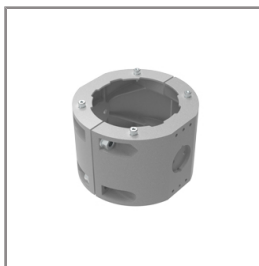

Ordering Code:
AUN-CLP-0004-XX
Pole clamp, pole diameter
102-105mm

Ordering Code:
AUN-GHS-0031-XX
Glare shield cap

Ordering Code:
AUN-CLP-0006-XX
Pole clamp, pole diameter
60-76mm

Ordering Code:
AUN-MOT-0013-XX
Pole mounting arm, for 1-3
projector

Ordering Code:
AUN-CLP-0008-XX
Pole clamp, pole diameter
102-105mm, for wall or
pole mounting arm

Ordering Code:
AUN-CLP-0009-XX
Pole clamp, pole diameter
60-76mm, for wall or pole
mounting arm

*Due to the constancy of product development,
we reserve the right to alter all specification
without prior notice.