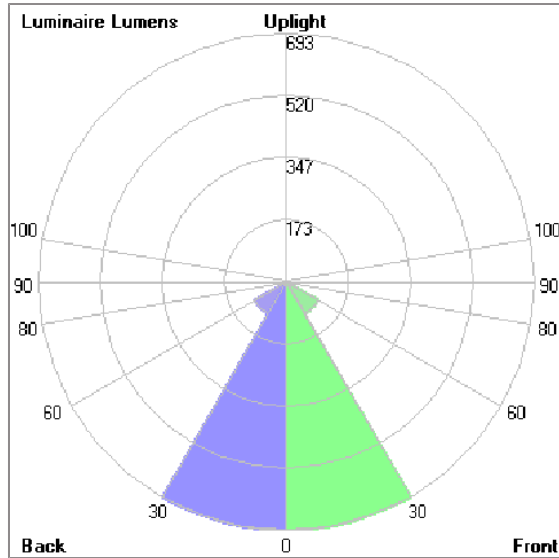

Technical Data

Ordering Code :	5944-H-3-523-XX
Lamp :	LED
Beam :	45°/14°
CCT :	2700 K
CRI :	CRI >80
SDCM :	SDCM = 3
Lamp Lumen :	1920 lm
Luminaire Lumen :	1630 lm
Lamp Wattage :	17 W
Luminaire Wattage :	19 W
Efficacy :	85 lm/W
Ambient Temperature :	50°C
Lumen Maintenance	L70B10 >66,000 h
Controller :	On-Off
Input Voltage :	220-240Vac 50/60Hz
Net Weight :	1.80 kg.

ALPHA

MEDIUM ALPHA SQUARE

SPOTLIGHT

LAST UPDATE: 13-03-2026

Bug Report

Lum. Classification System (LCS)

LCS	Zone	%Lumens	%Lamp	%Lum
FL	[0-30]	693.3	36.1	42.9
FM	[30-60]	103.2	5.4	6.4
FH	[60-80]	10.4	0.5	0.6
FVH	[80-90]	0.3	0.0	0.0
BL	[0-30]	693.3	36.1	42.9
BM	[30-60]	103.2	5.4	6.4
BH	[60-80]	10.4	0.5	0.6
BVH	[80-90]	0.3	0.0	0.0
UL	[90-100]	< 0.05	0.0	0.0
UH	[100-180]	1.1	0.1	0.1
Total		1615.5	84.1	100.0
BUG Rating				B2-U1-G0