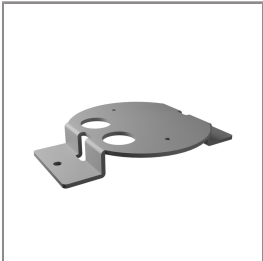

SPOTLIGHT

LAST UPDATE: 13-03-2026

Ordering Code:
AUN-CLP-0008-XX
Pole clamp, pole diameter
102-105mm, for wall or
pole mounting arm

Ordering Code:
AUN-CLP-0009-XX
Pole clamp, pole diameter
60-76mm, for wall or pole
mounting arm

Ordering Code:
ALUMINUM-POLE-FOR-ALPHA-SPOTLIGHT
Please contact Sales
Representative

Ordering Code:
STEEL-POLE-FOR-ALPHA-SPOTLIGHT
Please contact Sales
Representative

Ordering Code:
AUN-BRK-0011-XX
Mounting bracket,
pre-assembly from factory