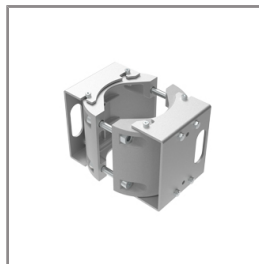

Ordering Code:
AUN-CAB-0002-00
Cable H07RN-F 3x1sqmm,
L= 2000, with UniBlock
anti-humidity kit,
pre-assembly from factory

Ordering Code:
AUN-CLP-0004-XX
Pole clamp, pole diameter
102-105mm

Ordering Code:
AUN-CAB-0004-00
Cable H07RN-F 3x1sqmm,
L= 500, with UniBlock
anti-humidity kit,
pre-assembly from factory

Ordering Code:
AUN-GHS-0031-XX
Glare shield cap

Ordering Code:
AUN-CLP-0006-XX
Pole clamp, pole diameter
60-76mm

Ordering Code:
AUN-MOT-0013-XX
Pole mounting arm, for 1-3
projector

*Due to the constancy of product development,
we reserve the right to alter all specification
without prior notice.