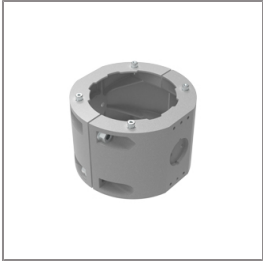

Ordering Code:
AUN-GHS-0031-XX
Glare shield cap

Ordering Code:
AUN-CLP-0006-XX
Pole clamp, pole diameter
60-76mm

Ordering Code:
AUN-MOT-0013-XX
Pole mounting arm, for 1-3
projector

*Due to the constancy of product development,
we reserve the right to alter all specification
without prior notice.

SPOTLIGHT

LAST UPDATE: 13-03-2026

Ordering Code:
AUN-CLP-0008-XX
Pole clamp, pole diameter
102-105mm, for wall or
pole mounting arm

Ordering Code:
AUN-CLP-0009-XX
Pole clamp, pole diameter
60-76mm, for wall or pole
mounting arm