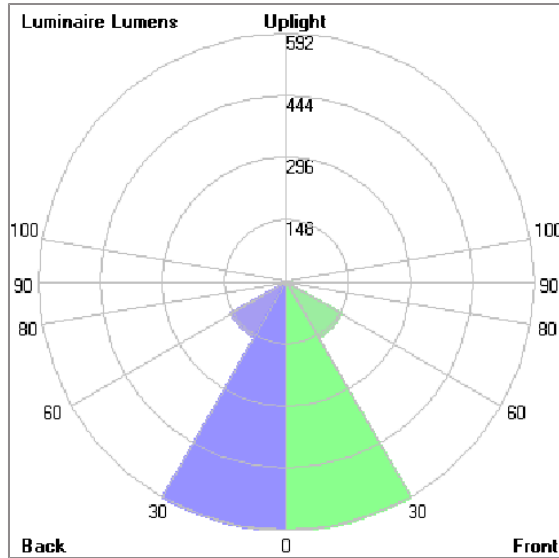

Technical Data

Ordering Code :	5944-C-5-897-XX
Lamp :	LED
Beam :	46°
CCT :	3000 K
CRI :	CRI >80
SDCM :	SDCM = 3
Lamp Lumen :	1920 lm
Luminaire Lumen :	1510 lm
Lamp Wattage :	17 W
Luminaire Wattage :	19 W
Efficacy :	79 lm/W
Ambient Temperature :	50°C
Lumen Maintenance	L70B10 >66,000 h
Controller :	DALI
Input Voltage :	220-240Vac 50/60Hz
Net Weight :	1.90 kg.

ALPHA

MEDIUM ALPHA SQUARE

SPOTLIGHT

LAST UPDATE: 06-04-2026

Bug Report

Lum. Classification System [LCS]

LCS	Zone	%Lumens	%Lamp	%Lum
FL	[0-30]	591.7	30.8	39.0
FM	[30-60]	152.9	8.0	10.1
FH	[60-80]	13.7	0.7	0.9
FVH	[80-90]	0.4	0.0	0.0
BL	[0-30]	591.7	30.8	39.0
BM	[30-60]	152.9	8.0	10.1
BH	[60-80]	13.7	0.7	0.9
BVH	[80-90]	0.4	0.0	0.0
UL	[90-100]	0.0	0.0	0.0
UH	[100-180]	0.7	0.0	0.0
Total		1518.1	79.0	100.0
BUG Rating		B2-U1-G0		