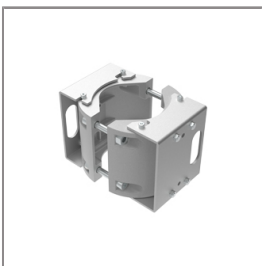

Ordering Code:
AUN-CLP-0004-XX
Pole clamp, pole diameter
102-105mm

Ordering Code:
AUN-GHS-0031-XX
Glare shield cap

Ordering Code:
AUN-CLP-0006-XX
Pole clamp, pole diameter
60-76mm

Ordering Code:
AUN-MOT-0013-XX
Pole mounting arm, for 1-3
projector

Ordering Code:
AUN-CLP-0008-XX
Pole clamp, pole diameter
102-105mm, for wall or
pole mounting arm

Ordering Code:
AUN-CLP-0009-XX
Pole clamp, pole diameter
60-76mm, for wall or pole
mounting arm

*Due to the constancy of product development,
we reserve the right to alter all specification
without prior notice.