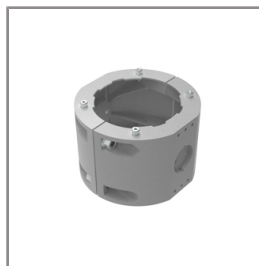

Ordering Code:
AUN-CLP-0004-XX
Pole clamp, pole diameter
102-105mm

Ordering Code:
AUN-GHS-0031-XX
Glare shield cap

Ordering Code:
AUN-CLP-0006-XX
Pole clamp, pole diameter
60-76mm

Ordering Code:
AUN-MOT-0013-XX
Pole mounting arm, for 1-3
projector

Ordering Code:
AUN-CLP-0008-XX
Pole clamp, pole diameter
102-105mm, for wall or
pole mounting arm

Ordering Code:
AUN-CLP-0009-XX
Pole clamp, pole diameter
60-76mm, for wall or pole
mounting arm

*Due to the constancy of product development,
we reserve the right to alter all specification
without prior notice.