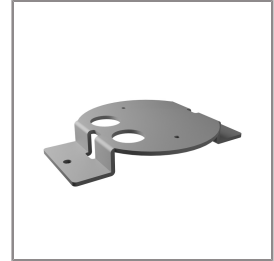

Ordering Code:
AUN-CLP-0008-XX
Pole clamp, pole diameter
102-105mm, for wall or
pole mounting arm

Ordering Code:
AUN-CLP-0009-XX
Pole clamp, pole diameter
60-76mm, for wall or pole
mounting arm

*Due to the constancy of product development,
we reserve the right to alter all specification
without prior notice.

SPOTLIGHT

LAST UPDATE: 06-04-2026

Ordering Code:
ALUMINUM-POLE-FOR-ALPHA-SPOTLIGHT
Please contact Sales
Representative

Ordering Code:
STEEL-POLE-FOR-ALPHA-SPOTLIGHT
Please contact Sales
Representative

Ordering Code:
AUN-CAB-0012-00
Cable H05RR-F 5x1, L=
2000mm, with UniBlock
anti-humidity kit,
pre-assembly from factory