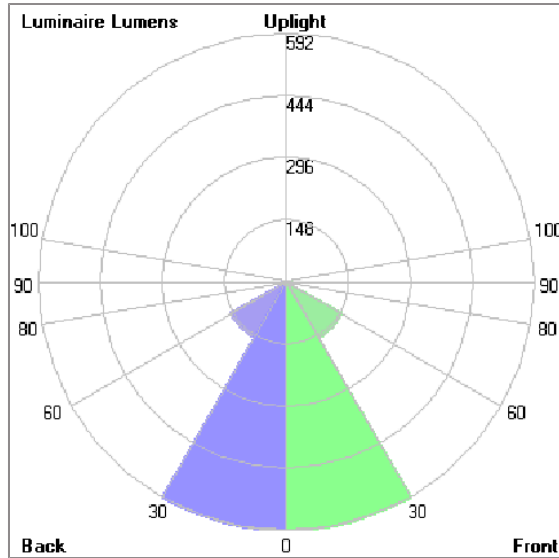

Technical Data

Ordering Code :	5944-C-4-897-XX
Lamp :	LED
Beam :	46°
CCT :	3000 K
CRI :	CRI >80
SDCM :	SDCM = 3
Lamp Lumen :	1920 lm
Luminaire Lumen :	1510 lm
Lamp Wattage :	17 W
Luminaire Wattage :	19 W
Efficacy :	79 lm/W
Ambient Temperature :	50°C
Lumen Maintenance	L70B10 >66,000 h
Controller :	DIM 1-10V
Input Voltage :	220-240Vac 50/60Hz
Net Weight :	- kg.

ALPHA

MEDIUM ALPHA SQUARE

SPOTLIGHT

LAST UPDATE: 13-03-2026

Bug Report

Lum. Classification System [LCS]

LCS	Zone	%Lumens	%Lamp	%Lum
FL	[0-30]	591.7	30.8	39.0
FM	[30-60]	152.9	8.0	10.1
FH	[60-80]	13.7	0.7	0.9
FVH	[80-90]	0.4	0.0	0.0
BL	[0-30]	591.7	30.8	39.0
BM	[30-60]	152.9	8.0	10.1
BH	[60-80]	13.7	0.7	0.9
BVH	[80-90]	0.4	0.0	0.0
UL	[90-100]	0.0	0.0	0.0
UH	[100-180]	0.7	0.0	0.0
Total		1518.1	79.0	100.0
BUG Rating		B2-U1-G0		