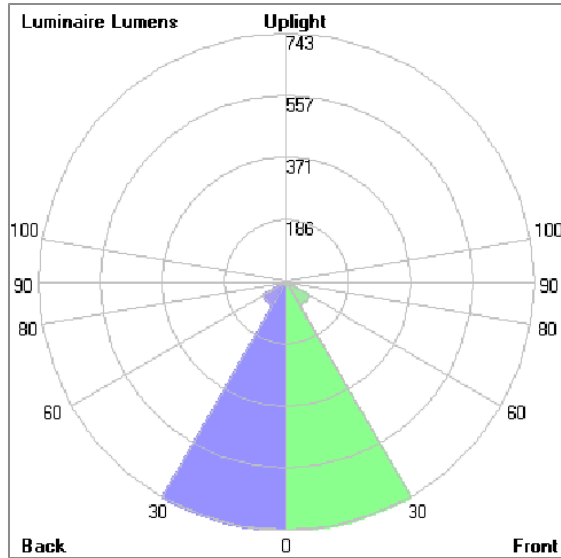

ALPHA

MEDIUM ALPHA SQUARE

SPOTLIGHT

LAST UPDATE: 13-03-2026

Bug Report

Lum. Classification System [LCS]

LCS	Zone	%Lumens	%Lamp	%Lum
FL	[0-30]	742.9	38.7	44.5
FM	[30-60]	80.2	4.2	4.8
FH	[60-80]	10.2	0.5	0.6
FVH	[80-90]	0.4	0.0	0.0
BL	[0-30]	742.9	38.7	44.5
BM	[30-60]	80.2	4.2	4.8
BH	[60-80]	10.2	0.5	0.6
BVH	[80-90]	0.4	0.0	0.0
UL	[90-100]	< 0.05	0.0	0.0
UH	[100-180]	1.4	0.1	0.1
Total		1668.8	86.9	100.0
BUG Rating		B2-U1-G0		

*Due to the constancy of product development, we reserve the right to alter all specification without prior notice.

Unilamp Co., Ltd.
461 Ramintra Road, Kannayao, Bangkok 10230 Thailand
Tel : +66[0]2 943 2420-1, +66[0]2 946 4170-1
Fax : +66[0]2 943 2419
online@unilamp.co.th
www.unilamp.co.th