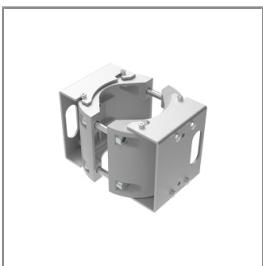

Ordering Code:  
AUN-CON-0014-00  
IP68 connection device,  
cable diameter 8-12.5mm,  
1-10V or DALI

Ordering Code:  
AUN-CLP-0004-XX  
Pole clamp, pole diameter  
102-105mm

Ordering Code:  
AUN-GHS-0031-XX  
Glare shield cap