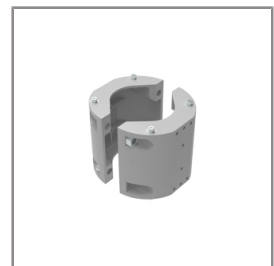

Ordering Code:  
AUN-CON-0014-00  
IP68 connection device,  
cable diameter 8-12.5mm,  
1-10V or DALI

Ordering Code:  
AUN-CLP-0004-XX  
Pole clamp, pole diameter  
102-105mm

Ordering Code:  
AUN-GHS-0031-XX  
Glare shield cap

Ordering Code:  
AUN-CLP-0006-XX  
Pole clamp, pole diameter  
60-76mm

Ordering Code:  
AUN-MOT-0013-XX  
Pole mounting arm, for 1-3  
projector

Ordering Code:  
AUN-CLP-0008-XX  
Pole clamp, pole diameter  
102-105mm, for wall or  
pole mounting arm