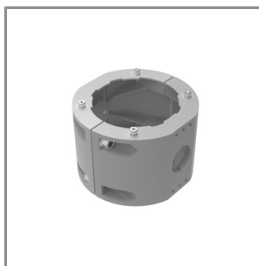

Ordering Code:  
AUN-CON-0014-00  
IP68 connection device,  
cable diameter 8-12.5mm,  
1-10V or DALI

Ordering Code:  
AUN-CLP-0004-XX  
Pole clamp, pole diameter  
102-105mm

Ordering Code:  
AUN-GHS-0031-XX  
Glare shield cap

Ordering Code:  
AUN-CLP-0006-XX  
Pole clamp, pole diameter  
60-76mm

Ordering Code:  
AUN-MOT-0013-XX  
Pole mounting arm, for 1-3  
projector

Ordering Code:  
AUN-CLP-0008-XX  
Pole clamp, pole diameter  
102-105mm, for wall or  
pole mounting arm

Ordering Code:  
AUN-CLP-0009-XX  
Pole clamp, pole diameter  
60-76mm, for wall or pole  
mounting arm

\*Due to the constancy of product development,  
we reserve the right to alter all specification  
without prior notice.