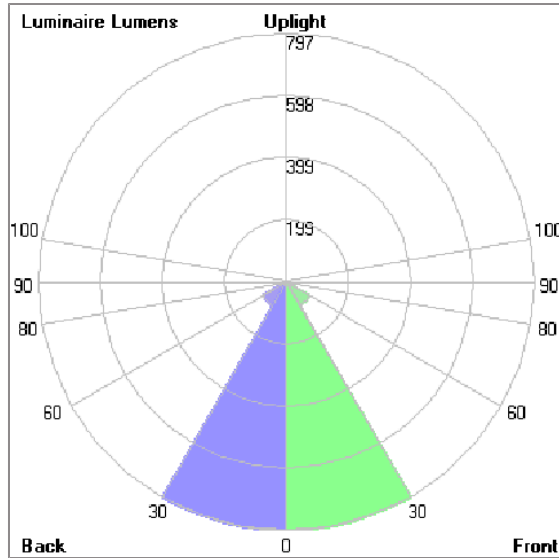

Technical Data

Ordering Code :	5944-B-4-898-XX
Lamp :	LED
Beam :	25°
CCT :	4000 K
CRI :	CRI >80
SDCM :	SDCM = 3
Lamp Lumen :	2060 lm
Luminaire Lumen :	1780 lm
Lamp Wattage :	17 W
Luminaire Wattage :	19 W
Efficacy :	93 lm/W
Ambient Temperature :	50°C
Lumen Maintenance	L70B10 >66,000 h
Controller :	DIM 1-10V
Input Voltage :	220-240Vac 50/60Hz
Net Weight :	- kg.

ALPHA

MEDIUM ALPHA SQUARE

SPOTLIGHT

LAST UPDATE: 13-03-2026

Bug Report

Lum. Classification System [LCS]

LCS	Zone	%Lumens	%Lamp	%Lum
FL	[0-30]	797.1	38.7	44.5
FM	[30-60]	86.0	4.2	4.8
FH	[60-80]	11.0	0.5	0.6
FVH	[80-90]	0.4	0.0	0.0
BL	[0-30]	797.1	38.7	44.5
BM	[30-60]	86.0	4.2	4.8
BH	[60-80]	11.0	0.5	0.6
BVH	[80-90]	0.4	0.0	0.0
UL	[90-100]	< 0.05	0.0	0.0
UH	[100-180]	1.6	0.1	0.1
Total		1790.6	86.9	100.0
BUG Rating		B2-U1-G0		