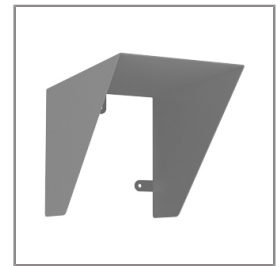

Ordering Code:
AUN-CLP-0004-XX
Pole clamp, pole diameter
102-105mm

Ordering Code:
AUN-GHS-0031-XX
Glare shield cap

Ordering Code:
AUN-CLP-0006-XX
Pole clamp, pole diameter
60-76mm

Ordering Code:
AUN-MOT-0013-XX
Pole mounting arm, for 1-3
projector