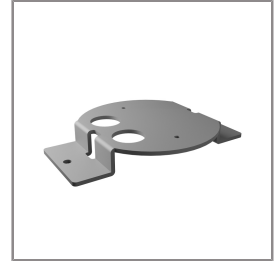

Please contact Sales

Representative

Ordering Code:

AUN-CAB-0012-00

Cable H05RR-F 5x1, L=

2000mm, with UniBlock
anti-humidity kit,
pre-assembly from factory

Ordering Code:

AUN-BRK-0011-XX