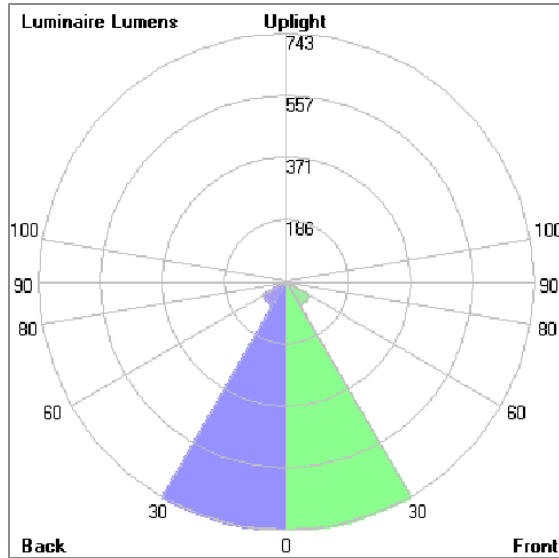

Technical Data

Ordering Code :	5944-B-4-523-XX
Lamp :	LED
Beam :	25°
CCT :	2700 K
CRI :	CRI >80
SDCM :	SDCM = 3
Lamp Lumen :	1920 lm
Luminaire Lumen :	1660 lm
Lamp Wattage :	17 W
Luminaire Wattage :	19 W
Efficacy :	87 lm/W
Ambient Temperature :	50°C
Lumen Maintenance	L70B10 >66,000 h
Controller :	DIM 1-10V
Input Voltage :	220-240Vac 50/60Hz
Net Weight :	- kg.

SPOTLIGHT

LAST UPDATE: 13-03-2026

Bug Report

Lum. Classification System [LCS]

LCS	Zone	%Lumens	%Lamp	%Lum
FL	[0-30]	742.9	38.7	44.5
FM	[30-60]	80.2	4.2	4.8
FH	[60-80]	10.2	0.5	0.6
FVH	[80-90]	0.4	0.0	0.0
BL	[0-30]	742.9	38.7	44.5
BM	[30-60]	80.2	4.2	4.8
BH	[60-80]	10.2	0.5	0.6
BVH	[80-90]	0.4	0.0	0.0
UL	[90-100]	< 0.05	0.0	0.0
UH	[100-180]	1.4	0.1	0.1
Total		1668.8	86.9	100.0
BUG Rating		B2-U1-G0		