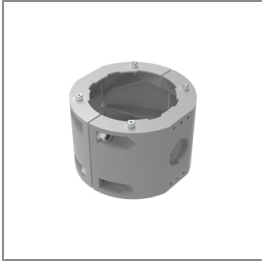

Ordering Code:
AUN-GHS-0031-XX
Glare shield cap

Ordering Code:
AUN-CLP-0006-XX
Pole clamp, pole diameter
60-76mm

Ordering Code:
AUN-MOT-0013-XX
Pole mounting arm, for 1-3
projector

*Due to the constancy of product development,
we reserve the right to alter all specification
without prior notice.

SPOTLIGHT

LAST UPDATE: 13-03-2026

Ordering Code:
AUN-CLP-0008-XX
Pole clamp, pole diameter
102-105mm, for wall or
pole mounting arm

Ordering Code:
AUN-CLP-0009-XX
Pole clamp, pole diameter
60-76mm, for wall or pole
mounting arm