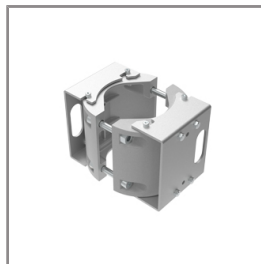

Ordering Code:
AUN-CAB-0002-00
Cable H07RN-F 3x1sqmm,
L= 2000, with UniBlock
anti-humidity kit,
pre-assembly from factory

Ordering Code:
AUN-CLP-0004-XX
Pole clamp, pole diameter
102-105mm

Ordering Code:
AUN-CAB-0004-00
Cable H07RN-F 3x1sqmm,
L= 500, with UniBlock
anti-humidity kit,
pre-assembly from factory

Ordering Code:
AUN-GHS-0031-XX
Glare shield cap

Ordering Code:
AUN-CLP-0006-XX
Pole clamp, pole diameter
60-76mm

Ordering Code:
AUN-MOT-0013-XX
Pole mounting arm, for 1-3
projector

*Due to the constancy of product development,
we reserve the right to alter all specification
without prior notice.