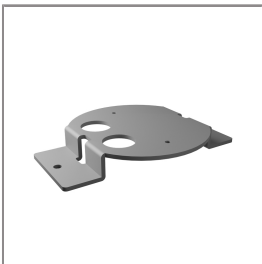

SPOTLIGHT

LAST UPDATE: 13-03-2026

Ordering Code:
AUN-CLP-0008-XX
Pole clamp, pole diameter
102-105mm, for wall or
pole mounting arm

Ordering Code:
AUN-CLP-0009-XX
Pole clamp, pole diameter
60-76mm, for wall or pole
mounting arm

Ordering Code:
ALUMINUM-POLE-FOR-ALPHA-SPOTLIGHT
Please contact Sales
Representative

Ordering Code:
STEEL-POLE-FOR-ALPHA-SPOTLIGHT
Please contact Sales
Representative

Ordering Code:
AUN-BRK-0011-XX
Mounting bracket,
pre-assembly from factory