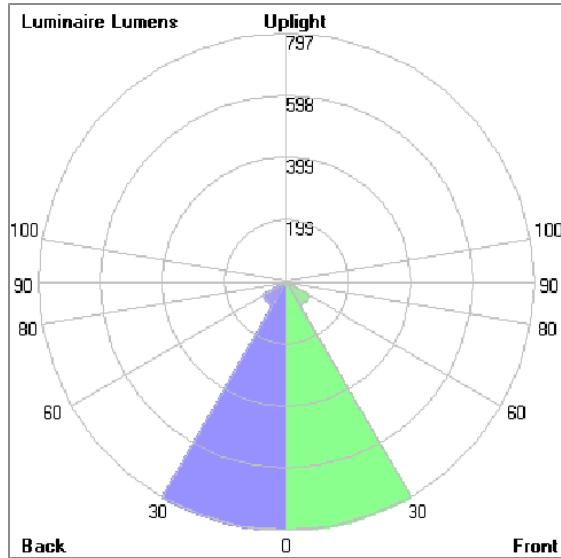

Technical Data

Ordering Code :	5944-B-3-898-XX
Lamp :	LED
Beam :	25°
CCT :	4000 K
CRI :	CRI >80
SDCM :	SDCM = 3
Lamp Lumen :	2060 lm
Luminaire Lumen :	1780 lm
Lamp Wattage :	17 W
Luminaire Wattage :	19 W
Efficacy :	93 lm/W
Ambient Temperature :	50°C
Lumen Maintenance	L70B10 >66,000 h
Controller :	On-Off
Input Voltage :	220-240Vac 50/60Hz
Net Weight :	1.80 kg.

ALPHA

MEDIUM ALPHA SQUARE

SPOTLIGHT

LAST UPDATE: 13-03-2026

Bug Report

Lum. Classification System [LCS]

LCS	Zone	%Lumens	%Lamp	%Lum
FL	[0-30]	797.1	38.7	44.5
FM	[30-60]	86.0	4.2	4.8
FH	[60-80]	11.0	0.5	0.6
FVH	[80-90]	0.4	0.0	0.0
BL	[0-30]	797.1	38.7	44.5
BM	[30-60]	86.0	4.2	4.8
BH	[60-80]	11.0	0.5	0.6
BVH	[80-90]	0.4	0.0	0.0
UL	[90-100]	< 0.05	0.0	0.0
UH	[100-180]	1.6	0.1	0.1
Total		1790.6	86.9	100.0
BUG Rating		B2-U1-G0		