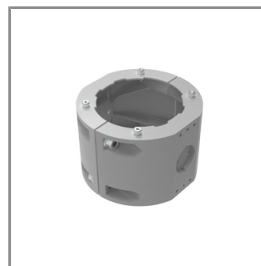

Ordering Code:
AUN-CLP-0004-XX
Pole clamp, pole diameter
102-105mm

Ordering Code:
AUN-GHS-0031-XX
Glare shield cap

Ordering Code:
AUN-CLP-0006-XX
Pole clamp, pole diameter
60-76mm

Ordering Code:
AUN-MOT-0013-XX
Pole mounting arm, for 1-3
projector

Ordering Code:
AUN-CLP-0008-XX
Pole clamp, pole diameter
102-105mm, for wall or
pole mounting arm

Ordering Code:
AUN-CLP-0009-XX
Pole clamp, pole diameter
60-76mm, for wall or pole
mounting arm

*Due to the constancy of product development,
we reserve the right to alter all specification
without prior notice.