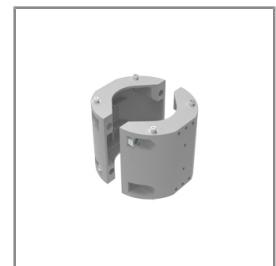

Ordering Code:
AUN-CLP-0004-XX
Pole clamp, pole diameter
102-105mm

Ordering Code:
AUN-GHS-0031-XX
Glare shield cap

Ordering Code:
AUN-CLP-0006-XX
Pole clamp, pole diameter
60-76mm

Ordering Code:
AUN-MOT-0013-XX
Pole mounting arm, for 1-3
projector

Ordering Code:
AUN-CLP-0008-XX
Pole clamp, pole diameter
102-105mm, for wall or
pole mounting arm

Ordering Code:
AUN-CLP-0009-XX
Pole clamp, pole diameter
60-76mm, for wall or pole
mounting arm

*Due to the constancy of product development,
we reserve the right to alter all specification
without prior notice.