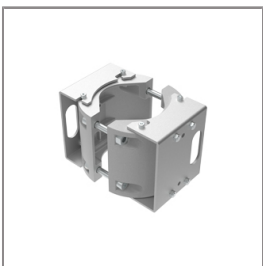

Ordering Code:
AUN-CLP-0004-XX
Pole clamp, pole diameter
102-105mm

Ordering Code:
AUN-GHS-0031-XX
Glare shield cap

Ordering Code:
AUN-CLP-0006-XX
Pole clamp, pole diameter
60-76mm

Ordering Code:
AUN-MOT-0013-XX
Pole mounting arm, for 1-3
projector

Ordering Code:
AUN-CLP-0008-XX
Pole clamp, pole diameter
102-105mm, for wall or
pole mounting arm

Ordering Code:
AUN-CLP-0009-XX
Pole clamp, pole diameter
60-76mm, for wall or pole
mounting arm

*Due to the constancy of product development,
we reserve the right to alter all specification
without prior notice.