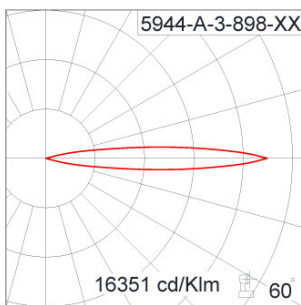

Light Distribution

*Due to the constancy of product development,
we reserve the right to alter all specification
without prior notice.

Unilamp Co., Ltd.
461 Ramintra Road, Kannayao, Bangkok 10230 Thailand
Tel : +66[0]2 943 2420-1, +66[0]2 946 4170-1
Fax : +66[0]2 943 2419
online@unilamp.co.th
www.unilamp.co.th