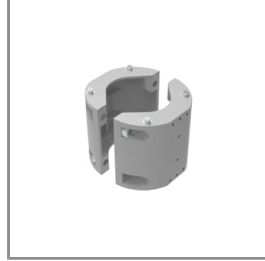

## MEDIUM ALPHA SQUARE PROJECTOR

LAST UPDATE: 18-06-2024

Ordering Code:  
AUN-CLP-0008-XX  
Pole clamp, pole diameter  
102-105mm, for wall or  
pole mounting arm

Ordering Code:  
AUN-CLP-0009-XX  
Pole clamp, pole diameter  
60-76mm, for wall or pole  
mounting arm