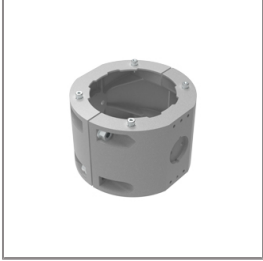

## MEDIUM ALPHA SQUARE PROJECTOR

LAST UPDATE: 18-06-2024

Ordering Code:  
AUN-CLP-0008-XX  
Pole clamp, pole diameter  
102-105mm, for wall or  
pole mounting arm

Ordering Code:  
AUN-CLP-0009-XX  
Pole clamp, pole diameter  
60-76mm, for wall or pole  
mounting arm