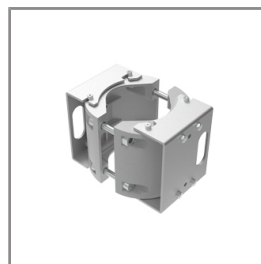

Ordering Code:
AUN-CLP-0006-XX
Pole clamp, pole diameter
60-76mm