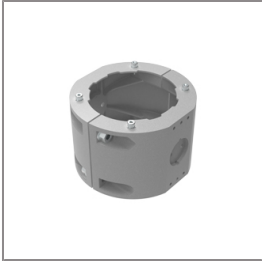

## MEDIUM ALPHA SQUARE PROJECTOR

LAST UPDATE: 20-02-2025

Ordering Code:  
AUN-CLP-0008-XX  
Pole clamp, pole diameter  
102-105mm, for wall or  
pole mounting arm

Ordering Code:  
AUN-CLP-0009-XX  
Pole clamp, pole diameter  
60-76mm, for wall or pole  
mounting arm