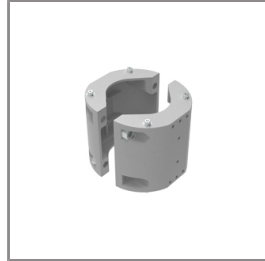

SPOTLIGHT

LAST UPDATE: 22-07-2025

Ordering Code:

AUN-CLP-0008-XX

Pole clamp, pole diameter
102-105mm, for wall or
pole mounting arm

Ordering Code:

AUN-CLP-0009-XX

Pole clamp, pole diameter
60-76mm, for wall or pole
mounting arm