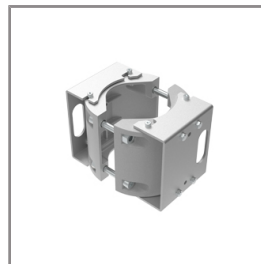

Ordering Code:
AUN-CLP-0004-XX
Pole clamp, pole diameter
102-105mm

Ordering Code:
AUN-CAB-0004-00
Cable H07RN-F 3x1sqmm,
L= 500, with UniBlock
anti-humidity kit,
pre-assembly from factory

Ordering Code:
AUN-GHS-0031-XX
Glare shield cap