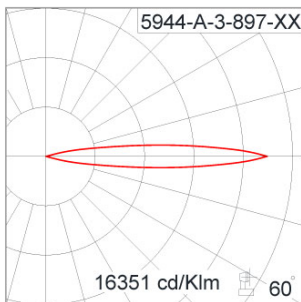

Light Distribution

*Due to the constancy of product development,
we reserve the right to alter all specification
without prior notice.

Unilamp Co., Ltd.
461 Ramintra Road, Kannayao, Bangkok 10230 Thailand
Tel : +66(0)2 943 2420-1, +66(0)2 946 4170-1
Fax : +66(0)2 943 2419
online@unilamp.co.th
www.unilamp.co.th