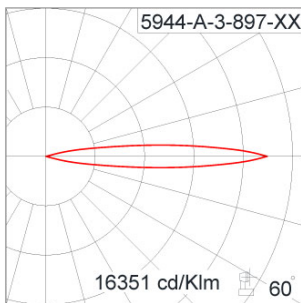

Light Distribution

*Due to the constancy of product development,
we reserve the right to alter all specification
without prior notice.

Unilamp Co., Ltd.
461 Ramintra Road, Kannayao, Bangkok 10230 Thailand
Tel : +66[0]2 943 2420-1, +66[0]2 946 4170-1
Fax : +66[0]2 943 2419
online@unilamp.co.th
www.unilamp.co.th