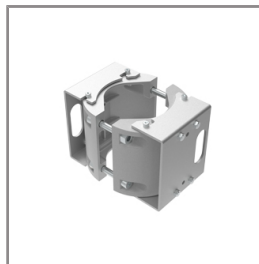

Ordering Code:
AUN-CLP-0006-XX
Pole clamp, pole diameter
60-76mm