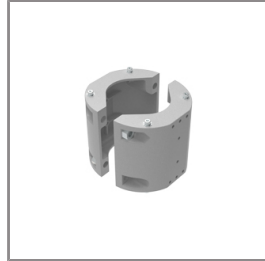

## MEDIUM ALPHA SQUARE PROJECTOR

LAST UPDATE: 20-02-2025

Ordering Code:  
AUN-CLP-0008-XX  
Pole clamp, pole diameter  
102-105mm, for wall or  
pole mounting arm

Ordering Code:  
AUN-CLP-0009-XX  
Pole clamp, pole diameter  
60-76mm, for wall or pole  
mounting arm