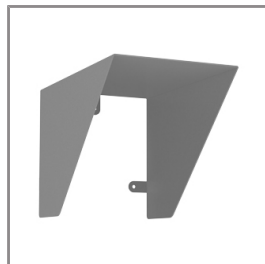

Ordering Code:
AUN-GHS-0031-XX
Glare shield cap