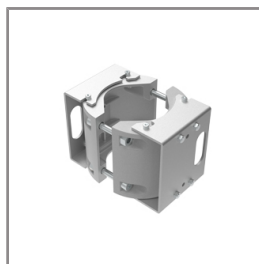

Ordering Code:
AUN-CLP-0006-XX
Pole clamp, pole diameter
60-76mm