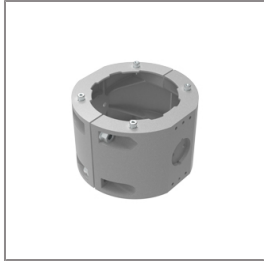

Ordering Code:
AUN-CLP-0006-XX
Pole clamp, pole diameter
60-76mm

Ordering Code:
AUN-MOT-0013-XX
Pole mounting arm, for 1-3
projector

*Due to the constancy of product development,
we reserve the right to alter all specification
without prior notice.

SPOTLIGHT

LAST UPDATE: 22-07-2025

Ordering Code:

AUN-CLP-0008-XX

Pole clamp, pole diameter
102-105mm, for wall or
pole mounting arm

Ordering Code:

AUN-CLP-0009-XX

Pole clamp, pole diameter
60-76mm, for wall or pole
mounting arm