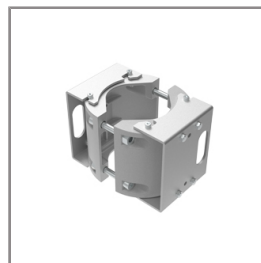

Ordering Code:
AUN-CON-0013-00
IP68 Water Tight
Connecting Device, 3 Pole,
Cable Diameter 7 - 11.5mm.

Ordering Code:
AUN-CAB-0002-00
Cable H07RN-F 3x1sqmm
length 2000 mm with
anti-humidity kit.
[pre-assembled from
factory]

Ordering Code:
AUN-CLP-0004-XX
Pole Clamp Diameter
102-105mm

Ordering Code:
AUN-CAB-0004-00
Cable H07RN-F 3x1sqmm
length 500mm. with
anti-humidity
kit.[pre-assembled from
factory]

Ordering Code:
AUN-GHS-0031-XX
Glare Shield Cap.