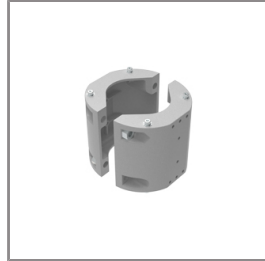

LAST UPDATE: 10-05-2024

Ordering Code:
AUN-CLP-0008-XX
Pole Clamp Diameter
102-105mm. for mounting
arm.

Ordering Code:
AUN-CLP-0009-XX
Pole Clamp Diameter
60-76mm. for mounting
arm.

Ordering Code:
ALUMINUM-POLE-FOR-ALPHA-SPOTLIGHT
Please contact Sales
Representative