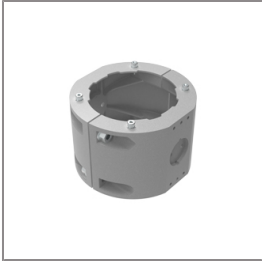

Ordering Code:
AUN-CLP-0004-XX
Pole Clamp Diameter
102-105mm

Ordering Code:
AUN-CAB-0004-00
Cable H07RN-F 3x1sqmm
length 500mm. with
anti-humidity
kit.[pre-assembled from
factory]

Ordering Code:
AUN-GHS-0031-XX
Glare Shield Cap.

Ordering Code:
AUN-CLP-0006-XX
Pole Clamp Diameter
60-76mm.

Ordering Code:
AUN-MOT-0013-XX
Mounting arm for 1-3
Spotlights.

*Due to the constancy of product development,
we reserve the right to alter all specification
without prior notice.

LAST UPDATE: 10-05-2024

Ordering Code:
AUN-CLP-0008-XX
Pole Clamp Diameter
102-105mm. for mounting
arm.

Ordering Code:
AUN-CLP-0009-XX
Pole Clamp Diameter
60-76mm. for mounting
arm.

Ordering Code:
ALUMINUM-POLE-FOR-ALPHA-SPOTLIGHT
Please contact Sales
Representative