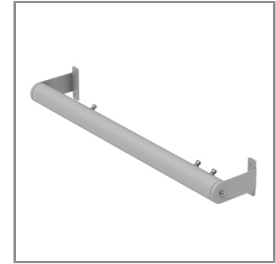

Ordering Code:
AUN-MOT-0006-XX
Wall array, for 4 projector