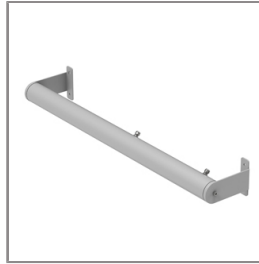

Ordering Code:
AUN-MOT-0005-XX
Wall array, for 2 projector