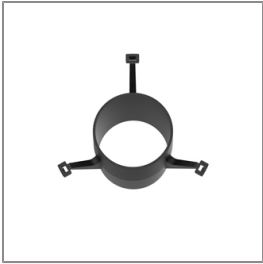

Accessories

Ordering Code:
AUN-GHS-0025-00
Glare shield ring, COB