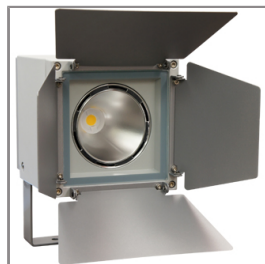

KUBIK is a robust cube-shaped/rectangular-shaped spotlight/floodlight with LED and HID light source. The family offers ground/wall mount fixing, pole clamp and wall clamp array, indirect pole and indirect wall light. The front glass cover is flush to the luminaire housing thus dust and water are not accumulated. High-efficiency lenses and reflectors are used in this luminaire family. Aiming can be done through graduated scale by the tool. KUBIK is suitable to light up the object from short to medium distance for example bushes, plants, sculptures, flags, signboards, columns, building facets, playgrounds, open spaces etc. Full list of accessories is available as standard option.

Ordering Code:
AUN-POL-0025-XX
Pole array for 2 projector

Ordering Code:
AUN-POL-0026-XX
Pole array for 4 projector

Ordering Code:
AUN-POL-0027-XX
Pole array for 6 projector

Ordering Code:
AUN-GHS-0007-XX
Glare shield cap