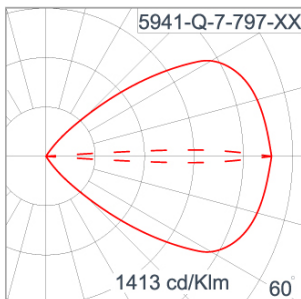

Color

	Black O1	2 TONE COLOR White-Dark Grey 21 Silver-Dark Grey 22 Silver-Graphite 23
	Graphite O2	
	Dark Grey O3	
	Aluminium Silver O4	
	White O6	
	Wooden Brown O7	

Light Distribution