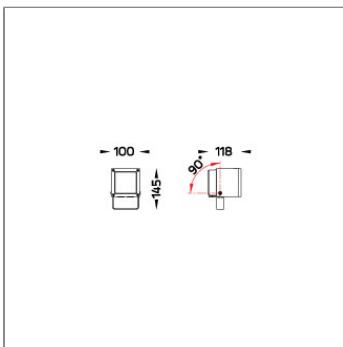

KUBIK

MINI KUBIK – CVDA PROJECTOR

LAST UPDATE: 18-06-2024

KUBIK is a robust cube-shaped/rectangular-shaped spotlight/floodlight with LED and HID light source. The family offers ground/wall mount fixing, pole clamp and wall clamp array, indirect pole and indirect wall light. The front glass cover is flush to the luminaire housing thus dust and water are not accumulated. High-efficiency lenses and reflectors are used in this luminaire family. Aiming can be done through graduated scale by the tool. KUBIK is suitable to light up the object from short to medium distance for example bushes, plants, sculptures, flags, signboards, columns, building facets, playgrounds, open spaces etc. Full list of accessories is available as standard option.

Technical Data

Ordering Code :	5941-Q-7-797-XX
Lamp :	LED
Beam :	Sharp Elliptical V
CCT :	2700 K
CRI :	CRI >80
SDCM :	SDCM = 3
Lamp Lumen :	1040 lm
Luminaire Lumen :	220 lm
Lamp Wattage :	8.4 W[24Vdc]
Luminaire Wattage :	8.4 W
Efficacy :	26 lm/W
Ambient Temperature :	50°C
Lumen Maintenance	L80B10 >108,000 h
Controller :	On-Off / DALI
Input Voltage :	24Vdc
Net Weight :	1.40 kg.