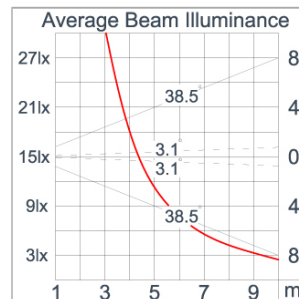

Color

	Black O1	2 TONE COLOR White-Dark Grey 21 Silver-Dark Grey 22 Silver-Graphite 23
	Graphite O2	
	Dark Grey O3	
	Aluminium Silver O4	
	White O6	
	Wooden Brown O7	

Light Distribution