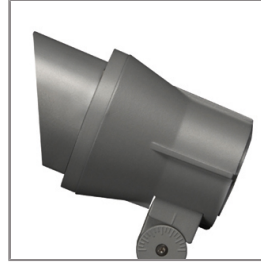

Ordering Code:
AUN-GHS-0003-XX
Glare shield cap