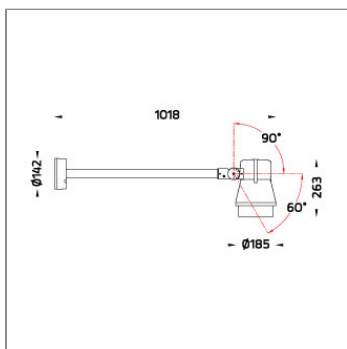

SONIC

MEGA SONIC ARM

PROJECTOR

LAST UPDATE: 03-03-2025

SONIC is a huge family of spotlight/floodlight with LED, HID and retrofit light source. The family offers ground/wall mount fixing, pole clamp and wall clamp array, indirect pole and wall light. The wide ranges of accessories like glare shield unit, tree strap, earth spike and anchorage bolt kit makes SONIC customizable for most application. Available in three sizes with a choice of six colors. SONIC is fitted with COB LED with high CRI in 2700K, 3000K or 4000K color temperature with 3 SDCM. The front glass cover is flush to the luminaire housing thus dust and water are not accumulated. High specular reflectors are used in this luminaire family to achieve an outstanding light output ratio. Aiming can be done through graduated scale by tool. For ease of installation and improved thermal performance the control gear compartment is housed separately to the light engine. SONIC is an ideal choice to accentuate sculptures, walls, building facades, bushes and trees.

Technical Data

Ordering Code :	5936-0-2-263-XX
Lamp :	PAR38
Socket :	E27
Beam :	10°, 30°
CCT :	2900 K
Lamp Lumen :	1200 lm
Luminaire Lumen :	1200 lm
Lamp Wattage :	100 W
Luminaire Wattage :	100 W
Ambient Temperature :	25°C
Controller :	On-Off
Input Voltage :	220-240Vac 50/60Hz
Net Weight :	4.00 kg.