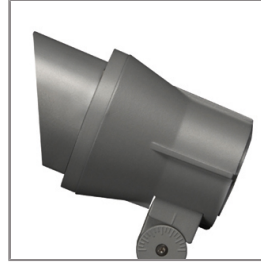

Ordering Code:
AUN-GHS-0002-XX
Glare shield cap

*Due to the constancy of product development,
we reserve the right to alter all specification
without prior notice.

Unilamp Co., Ltd.
461 Ramintra Road, Kannayao, Bangkok 10230 Thailand
Tel : +66[0]2 943 2420-1, +66[0]2 946 4170-1
Fax : +66[0]2 943 2419
online@unilamp.co.th
www.unilamp.co.th