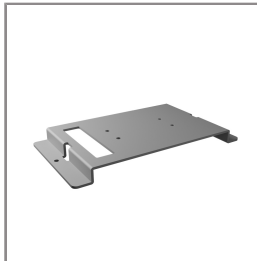

MEDIUM SONIC

SPOTLIGHT

 **Unilamp**

LAST UPDATE: 18-03-2026

Ordering Code:
STEEL-POLE-FOR-SONIC-SPOTLIGHT
Please contact Sales
Representative

Ordering Code:
AUN-CAB-0012-00
Cable H05RR-F 5x1, L=
2000mm, with UniBlock
anti-humidity kit,
pre-assembly from factory