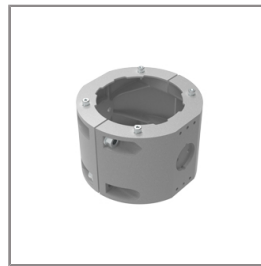

SONIC

MEDIUM SONIC

SPOTLIGHT

LAST UPDATE: 18-03-2026

SONIC is a huge family of spotlight/floodlight with LED, HID and retrofit light source. The family offers ground/wall mount fixing, pole clamp and wall clamp array, indirect pole and wall light. The wide ranges of accessories like glare shield unit, tree strap, earth spike and anchorage bolt kit makes SONIC customizable for most application. Available in three sizes with a choice of six colors. SONIC is fitted with COB LED with high CRI in 2700K, 3000K or 4000K color temperature with 3 SDCM. The front glass cover is flush to the luminaire housing thus dust and water are not accumulated. High specular reflectors are used in this luminaire family to achieve an outstanding light output ratio. Aiming can be done through graduated scale by tool. For ease of installation and improved thermal performance the control gear compartment is housed separately to the light engine. SONIC is an ideal choice to accentuate sculptures, walls, building facades, bushes and trees.

Ordering Code:
AUN-GHS-0025-00
Glare shield ring, COB

Ordering Code:
AUN-CLP-0004-XX
Pole clamp, pole diameter
102-105mm

Ordering Code:
AUN-CLP-0006-XX
Pole clamp, pole diameter
60-76mm

Ordering Code:
AUN-MOT-0013-XX
Pole mounting arm, for 1-3
projector

Ordering Code:
AUN-CLP-0008-XX
Pole clamp, pole diameter
102-105mm, for wall or
pole mounting arm

Ordering Code:
AUN-CLP-0009-XX
Pole clamp, pole diameter
60-76mm, for wall or pole
mounting arm

Ordering Code:
AUN-GHS-0002-XX
Glare shield cap