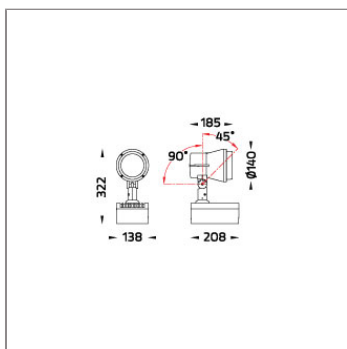

Technical Data

Ordering Code :	5933-6-5-902-XX
Lamp :	LED
Beam :	23°
CCT :	3000 K
CRI :	CRI >80
SDCM :	SDCM = 3
Lamp Lumen :	4790 lm
Luminaire Lumen :	3930 lm
Lamp Wattage :	36 W
Luminaire Wattage :	41 W
Efficacy :	95 lm/W
Ambient Temperature :	40°C
Lumen Maintenance	L70B10 >90,000 h
Controller :	DALI
Input Voltage :	220-240Vac 50/60Hz
Net Weight :	3.90 kg.

Light Distribution

Accessories

Ordering Code:
AUN-CON-0011-00
IP68 connection device,
cable diameter 7.1-13mm,
1-10V or DALI

Ordering Code:
AUN-CON-0014-00
IP68 connection device,
cable diameter 8-12.5mm,
1-10V or DALI

Ordering Code:
AUN-CLP-0008-XX
Pole clamp, pole diameter
102-105mm, for wall or
pole mounting arm

Ordering Code:
AUN-CLP-0009-XX
Pole clamp, pole diameter
60-76mm, for wall or pole
mounting arm

Ordering Code:
AUN-GHS-0002-XX
Glare shield cap