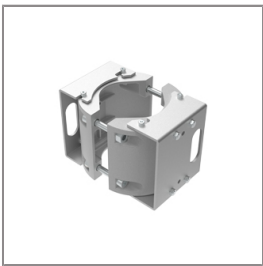

SONIC

MEDIUM SONIC

SPOTLIGHT

LAST UPDATE: 18-03-2026

SONIC is a huge family of spotlight/floodlight with LED, HID and retrofit light source. The family offers ground/wall mount fixing, pole clamp and wall clamp array, indirect pole and wall light. The wide ranges of accessories like glare shield unit, tree strap, earth spike and anchorage bolt kit makes SONIC customizable for most application. Available in three sizes with a choice of six colors. SONIC is fitted with COB LED with high CRI in 2700K, 3000K or 4000K color temperature with 3 SDCM. The front glass cover is flush to the luminaire housing thus dust and water are not accumulated. High specular reflectors are used in this luminaire family to achieve an outstanding light output ratio. Aiming can be done through graduated scale by tool. For ease of installation and improved thermal performance the control gear compartment is housed separately to the light engine. SONIC is an ideal choice to accentuate sculptures, walls, building facades, bushes and trees.

Light Distribution

Accessories

Ordering Code:
AUN-CON-0011-00
IP68 connection device,
cable diameter 7.1-13mm,
1-10V or DALI

Ordering Code:
AUN-CON-0014-00
IP68 connection device,
cable diameter 8-12.5mm,
1-10V or DALI

Ordering Code:
AUN-GHS-0025-00
Glare shield ring, COB

Ordering Code:
AUN-CLP-0004-XX
Pole clamp, pole diameter
102-105mm

Ordering Code:
AUN-CLP-0006-XX
Pole clamp, pole diameter
60-76mm

Ordering Code:
AUN-MOT-0013-XX
Pole mounting arm, for 1-3
projector

Ordering Code:
AUN-CLP-0008-XX
Pole clamp, pole diameter
102-105mm, for wall or
pole mounting arm

Ordering Code:
AUN-CLP-0009-XX
Pole clamp, pole diameter
60-76mm, for wall or pole
mounting arm

Ordering Code:
AUN-GHS-0002-XX
Glare shield cap