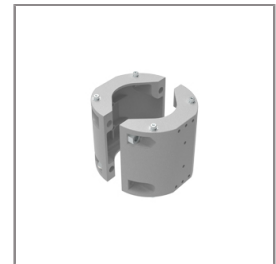

Ordering Code:
AUN-CLP-0004-XX
Pole clamp, pole diameter
102-105mm

Ordering Code:
AUN-GHS-0028-XX
Glare shield cap

Ordering Code:
AUN-CLP-0006-XX
Pole clamp, pole diameter
60-76mm

Ordering Code:
AUN-MOT-0013-XX
Pole mounting arm, for 1-3
projector

Ordering Code:
AUN-CLP-0008-XX
Pole clamp, pole diameter
102-105mm, for wall or
pole mounting arm

Ordering Code:
AUN-CLP-0009-XX
Pole clamp, pole diameter
60-76mm, for wall or pole
mounting arm

Ordering Code:
AUN-ESP-0001-00
Earth spike, GFR polymer