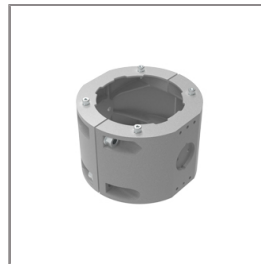

Ordering Code:
AUN-CLP-0004-XX
Pole clamp, pole diameter
102-105mm

Ordering Code:
AUN-GHS-0028-XX
Glare shield cap

Ordering Code:
AUN-CLP-0006-XX
Pole clamp, pole diameter
60-76mm

Ordering Code:
AUN-MOT-0013-XX
Pole mounting arm, for 1-3
projector

Ordering Code:
AUN-CLP-0008-XX
Pole clamp, pole diameter
102-105mm, for wall or
pole mounting arm

Ordering Code:
AUN-CLP-0009-XX
Pole clamp, pole diameter
60-76mm, for wall or pole
mounting arm

Ordering Code:
AUN-ESP-0001-00
Earth spike, GFR polymer