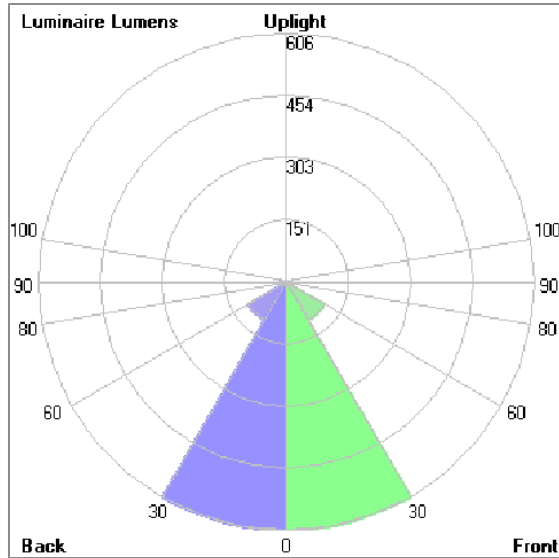

Technical Data

Ordering Code :	5925-N-6-686-XX
Lamp :	LED
Beam :	16°/46°
CCT :	RGBW
CRI :	CRI >40
SDCM :	SDCM = 5
Lamp Lumen :	2370 lm
Luminaire Lumen :	1630 lm
Lamp Wattage :	24 W
Luminaire Wattage :	27 W
Efficacy :	60 lm/W
Ambient Temperature :	50°C
Lumen Maintenance	L70B10 >66,000 h
Controller :	DMX
Input Voltage :	220-240Vac 50/60Hz
Net Weight :	- kg.

ALPHA

MEDIUM ALPHA ROUND [DMX]

SPOTLIGHT

LAST UPDATE: 03-02-2026

Bug Report

Lum. Classification System [LCS]

LCS	Zone	%Lumens	%Lamp	%Lum
FL	[0-30]	605.9	25.6	41.5
FM	[30-60]	108.2	4.6	7.4
FH	[60-80]	14.9	0.6	1.0
FVH	[80-90]	0.6	0.0	0.0
BL	[0-30]	605.9	25.6	41.5
BM	[30-60]	108.2	4.6	7.4
BH	[60-80]	14.9	0.6	1.0
BVH	[80-90]	0.6	0.0	0.0
UL	[90-100]	< 0.05	0.0	0.0
UH	[100-180]	1.0	0.0	0.1
Total		1460.2	61.6	100.0
BUG Rating		B2-U1-G0		