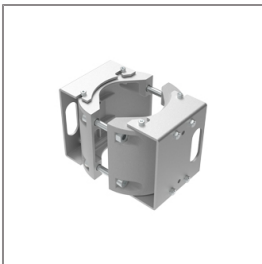

Ordering Code:
AUN-CLP-0004-XX
Pole clamp, pole diameter
102-105mm

Ordering Code:
AUN-GHS-0028-XX
Glare shield cap

Ordering Code:
AUN-CLP-0006-XX
Pole clamp, pole diameter
60-76mm

Ordering Code:
AUN-MOT-0013-XX
Pole mounting arm, for 1-3
projector