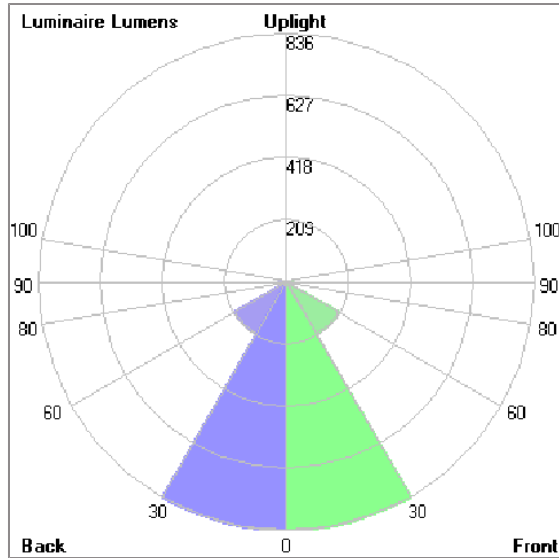

Technical Data

Ordering Code :	5925-N-5-535-XX
Lamp :	LED
Beam :	Elliptical V
CCT :	3000 K
CRI :	CRI >80
SDCM :	SDCM = 3
Lamp Lumen :	3120 lm
Luminaire Lumen :	2150 lm
Lamp Wattage :	26 W
Luminaire Wattage :	27 W
Efficacy :	79 lm/W
Ambient Temperature :	50°C
Lumen Maintenance	L80B10 >108,000 h
Controller :	DALI
Input Voltage :	220-240Vac 50/60Hz
Net Weight :	3.10 kg.

ALPHA

MEDIUM ALPHA ROUND

SPOTLIGHT

LAST UPDATE: 25-05-2026

Bug Report

Lum. Classification System (LCS)

LCS	Zone	%Lumens	%Lamp	%Lum
FL	[0-30]	835.9	26.8	39.2
FM	[30-60]	201.1	6.4	9.4
FH	[60-80]	26.4	0.8	1.2
FVH	[80-90]	1.2	0.0	0.1
BL	[0-30]	835.9	26.8	39.2
BM	[30-60]	201.1	6.4	9.4
BH	[60-80]	26.4	0.8	1.2
BVH	[80-90]	1.2	0.0	0.1
UL	[90-100]	0.0	0.0	0.0
UH	[100-180]	3.1	0.1	0.1
Total		2132.3	68.1	100.0
BUG Rating		B2-U1-G0		