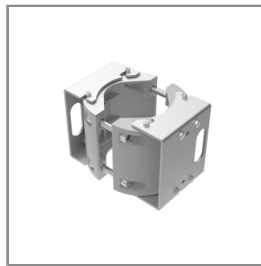

Ordering Code:
AUN-SOF-0026-00
Softening filter, LED,
pre-assembly from factory

Ordering Code:
AUN-CON-0014-00
IP68 connection device,
cable diameter 8-12.5mm,
1-10V or DALI

Ordering Code:
AUN-CLP-0004-XX
Pole clamp, pole diameter
102-105mm

Ordering Code:
AUN-GHS-0028-XX
Glare shield cap

Ordering Code:
AUN-CLP-0006-XX
Pole clamp, pole diameter
60-76mm

Ordering Code:
AUN-MOT-0013-XX
Pole mounting arm, for 1-3
projector

Ordering Code:
AUN-CLP-0008-XX
Pole clamp, pole diameter
102-105mm, for wall or
pole mounting arm