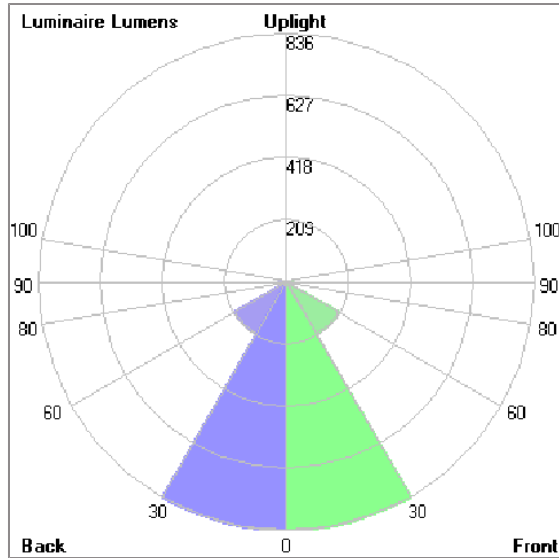

Technical Data

Ordering Code :	5925-N-5-534-XX
Lamp :	LED
Beam :	Elliptical V
CCT :	2700 K
CRI :	CRI >80
SDCM :	SDCM = 3
Lamp Lumen :	3120 lm
Luminaire Lumen :	2150 lm
Lamp Wattage :	26 W
Luminaire Wattage :	27 W
Efficacy :	79 lm/W
Ambient Temperature :	50°C
Lumen Maintenance	L80B10 >108,000 h
Controller :	DALI
Input Voltage :	220-240Vac 50/60Hz
Net Weight :	3.10 kg.

ALPHA

MEDIUM ALPHA ROUND

SPOTLIGHT

LAST UPDATE: 25-05-2026

Bug Report

Lum. Classification System (LCS)

LCS	Zone	%Lumens	%Lamp	%Lum
FL	[0-30]	835.9	26.8	39.2
FM	[30-60]	201.1	6.4	9.4
FH	[60-80]	26.4	0.8	1.2
FVH	[80-90]	1.2	0.0	0.1
BL	[0-30]	835.9	26.8	39.2
BM	[30-60]	201.1	6.4	9.4
BH	[60-80]	26.4	0.8	1.2
BVH	[80-90]	1.2	0.0	0.1
UL	[90-100]	0.0	0.0	0.0
UH	[100-180]	3.1	0.1	0.1
Total		2132.3	68.1	100.0
BUG Rating		B2-U1-G0		