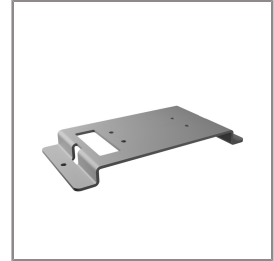

Ordering Code:

STEEL-POLE-FOR-ALPHA-SPOTLIGHT

Please contact Sales

Representative

Ordering Code:

AUN-CAB-0012-00

Cable H05RR-F 5x1, L=

2000mm, with UniBlock
anti-humidity kit,
pre-assembly from factory