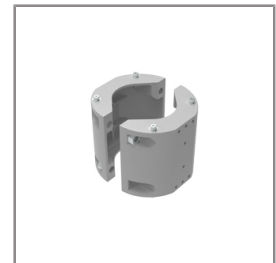

Ordering Code:
AUN-CLP-0004-XX
Pole Clamp Diameter
102-105mm

Ordering Code:
AUN-CAB-0004-00
Cable H07RN-F 3x1sqmm
length 500mm. with
anti-humidity
kit.[pre-assembled from
factory]

Ordering Code:
AUN-GHS-0028-XX
Glare Shield Cap.

Ordering Code:
AUN-CLP-0006-XX
Pole Clamp Diameter
60-76mm.

Ordering Code:
AUN-MOT-0013-XX
Mounting arm for 1-3
Spotlights.

Ordering Code:
AUN-CLP-0008-XX
Pole Clamp Diameter
102-105mm. for mounting
arm.