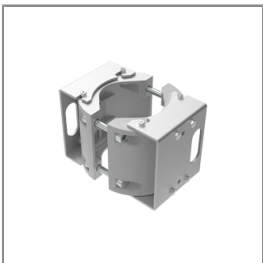

ALPHA

MEDIUM ALPHA ROUND PROJECTOR

LAST UPDATE: 10-05-2024

Accessories

Ordering Code:
AUN-CON-0009-00
IP68 Water Tight
Connecting Device, 3 Pole,
Cable Diameter 5.0 -
9.5mm.

Ordering Code:
AUN-GSH-0012-00
Honey Comb Louver
[pre-assembled from
factory]

Ordering Code:
AUN-SOF-0026-00
Softening Filter
[pre-assembled from
factory]

Ordering Code:
AUN-CON-0013-00
IP68 Water Tight
Connecting Device, 3 Pole,
Cable Diameter 7 - 11.5mm.

Ordering Code:
AUN-CAB-0002-00
Cable H07RN-F 3x1sqmm
length 2000 mm with
anti-humidity kit.
[pre-assembled from
factory]

Ordering Code:
AUN-CLP-0004-XX
Pole Clamp Diameter
102-105mm

Ordering Code:
AUN-CAB-0004-00
Cable H07RN-F 3x1sqmm
length 500mm. with
anti-humidity
kit.[pre-assembled from
factory]

Ordering Code:
AUN-GHS-0028-XX
Glare Shield Cap.