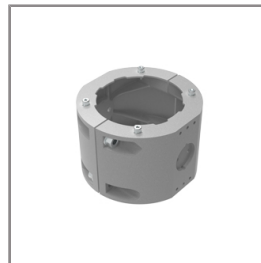

Ordering Code:
AUN-CLP-0004-XX
Pole Clamp Diameter
102-105mm

Ordering Code:
AUN-CAB-0004-00
Cable H07RN-F 3x1sqmm
length 500mm. with
anti-humidity
kit.[pre-assembled from
factory]

Ordering Code:
AUN-GHS-0028-XX
Glare Shield Cap.

Ordering Code:
AUN-CLP-0006-XX
Pole Clamp Diameter
60-76mm.

Ordering Code:
AUN-MOT-0013-XX
Mounting arm for 1-3
Spotlights.

Ordering Code:
AUN-CLP-0008-XX
Pole Clamp Diameter
102-105mm. for mounting
arm.

Ordering Code:
AUN-CLP-0009-XX
Pole Clamp Diameter
60-76mm. for mounting
arm.

*Due to the constancy of product development,
we reserve the right to alter all specification
without prior notice.

Unilamp Co., Ltd.
461 Ramintra Road, Kannayao, Bangkok 10230 Thailand
Tel : +66[0]2 943 2420-1, +66[0]2 946 4170-1
Fax : +66[0]2 943 2419
online@unilamp.co.th
www.unilamp.co.th