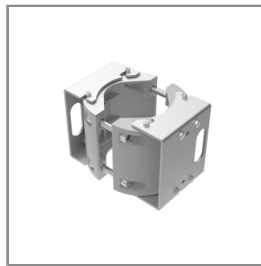

Ordering Code:  
AUN-SOF-0026-00  
Softening filter, LED,  
pre-assembly from factory

Ordering Code:  
AUN-CON-0014-00  
IP68 connection device,  
cable diameter 8-12.5mm,  
1-10V or DALI

Ordering Code:  
AUN-CLP-0004-XX  
Pole clamp, pole diameter  
102-105mm

Ordering Code:  
AUN-GHS-0028-XX  
Glare shield cap

Ordering Code:  
AUN-CLP-0006-XX  
Pole clamp, pole diameter  
60-76mm

Ordering Code:  
AUN-MOT-0013-XX  
Pole mounting arm, for 1-3  
projector

Ordering Code:  
AUN-CLP-0008-XX  
Pole clamp, pole diameter  
102-105mm, for wall or  
pole mounting arm