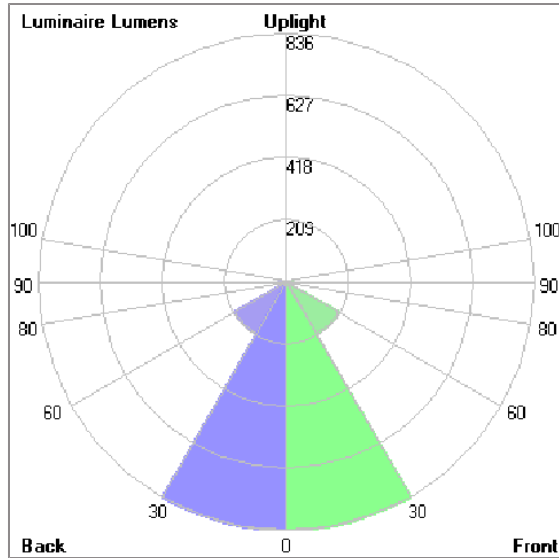

Technical Data

Ordering Code :	5925-H-5-534-XX
Lamp :	LED
Beam :	46°/16°
CCT :	2700 K
CRI :	CRI >80
SDCM :	SDCM = 3
Lamp Lumen :	3120 lm
Luminaire Lumen :	2150 lm
Lamp Wattage :	26 W
Luminaire Wattage :	27 W
Efficacy :	79 lm/W
Ambient Temperature :	50°C
Lumen Maintenance	L80B10 >108,000 h
Controller :	DALI
Input Voltage :	220-240Vac 50/60Hz
Net Weight :	3.10 kg.

ALPHA

MEDIUM ALPHA ROUND

SPOTLIGHT

LAST UPDATE: 25-05-2026

Bug Report

Lum. Classification System (LCS)

LCS	Zone	%Lumens	%Lamp	%Lum
FL	[0-30]	835.9	26.8	39.2
FM	[30-60]	201.1	6.4	9.4
FH	[60-80]	26.4	0.8	1.2
FVH	[80-90]	1.2	0.0	0.1
BL	[0-30]	835.9	26.8	39.2
BM	[30-60]	201.1	6.4	9.4
BH	[60-80]	26.4	0.8	1.2
BVH	[80-90]	1.2	0.0	0.1
UL	[90-100]	0.0	0.0	0.0
UH	[100-180]	3.1	0.1	0.1
Total		2132.3	68.1	100.0
BUG Rating		B2-U1-G0		