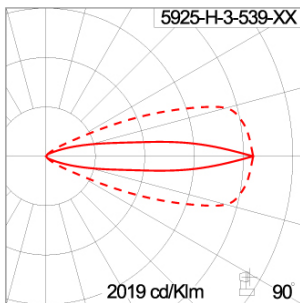

Light Distribution

*Due to the constancy of product development,
we reserve the right to alter all specification
without prior notice.

Unilamp Co., Ltd.
461 Ramintra Road, Kannayao, Bangkok 10230 Thailand
Tel : +66(0)2 943 2420-1, +66(0)2 946 4170-1
Fax : +66(0)2 943 2419
online@unilamp.co.th
www.unilamp.co.th