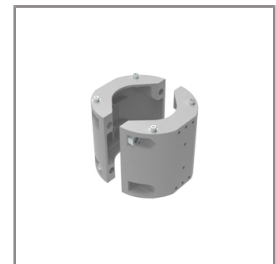

Ordering Code:
AUN-GHS-0028-XX
Glare shield cap

Ordering Code:
AUN-CLP-0006-XX
Pole clamp, pole diameter
60-76mm

Ordering Code:
AUN-MOT-0013-XX
Pole mounting arm, for 1-3
projector

Ordering Code:
AUN-CLP-0008-XX
Pole clamp, pole diameter
102-105mm, for wall or
pole mounting arm

Ordering Code:
AUN-CLP-0009-XX
Pole clamp, pole diameter
60-76mm, for wall or pole
mounting arm

*Due to the constancy of product development,
we reserve the right to alter all specification
without prior notice.