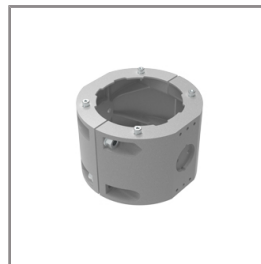

Ordering Code:
AUN-CAB-0002-00
Cable HO7RN-F 3x1sqmm,
L= 2000, with UniBlock
anti-humidity kit,
pre-assembly from factory

Ordering Code:
AUN-CLP-0004-XX
Pole clamp, pole diameter
102-105mm

Ordering Code:
AUN-CAB-0004-00
Cable HO7RN-F 3x1sqmm,
L= 500, with UniBlock
anti-humidity kit,
pre-assembly from factory

Ordering Code:
AUN-GHS-0028-XX
Glare shield cap

Ordering Code:
AUN-CLP-0006-XX
Pole clamp, pole diameter
60-76mm

Ordering Code:
AUN-MOT-0013-XX
Pole mounting arm, for 1-3
projector

Ordering Code:
AUN-CLP-0008-XX
Pole clamp, pole diameter
102-105mm, for wall or
pole mounting arm

Ordering Code:
AUN-CLP-0009-XX
Pole clamp, pole diameter
60-76mm, for wall or pole
mounting arm

*Due to the constancy of product development,
we reserve the right to alter all specification
without prior notice.