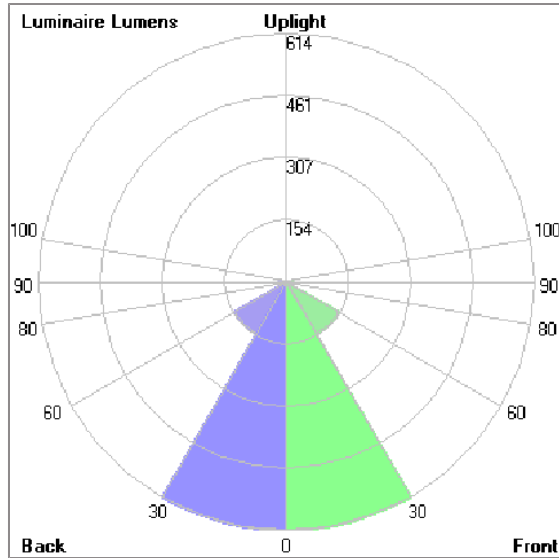

Technical Data

Ordering Code :	5925-H-3-537-XX
Lamp :	LED
Beam :	46°/16°
CCT :	2700 K
CRI :	CRI >80
SDCM :	SDCM = 3
Lamp Lumen :	2300 lm
Luminaire Lumen :	1580 lm
Lamp Wattage :	18 W
Luminaire Wattage :	19 W
Efficacy :	83 lm/W
Ambient Temperature :	50°C
Lumen Maintenance	L80B10 >108,000 h
Controller :	On-Off
Input Voltage :	220-240Vac 50/60Hz
Net Weight :	3.10 kg.

ALPHA

MEDIUM ALPHA ROUND

SPOTLIGHT

LAST UPDATE: 21-07-2025

Bug Report

Lum. Classification System (LCS)

LCS	Zone	%Lumens	%Lamp	%Lum
FL	[0-30]	614.3	26.7	39.2
FM	[30-60]	147.8	6.4	9.4
FH	[60-80]	19.4	0.8	1.2
FVH	[80-90]	0.9	0.0	0.1
BL	[0-30]	614.3	26.7	39.2
BM	[30-60]	147.8	6.4	9.4
BH	[60-80]	19.4	0.8	1.2
BVH	[80-90]	0.9	0.0	0.1
UL	[90-100]	0.0	0.0	0.0
UH	[100-180]	2.4	0.1	0.2
Total		1567.2	67.9	100.0
BUG Rating				B2-U1-G0