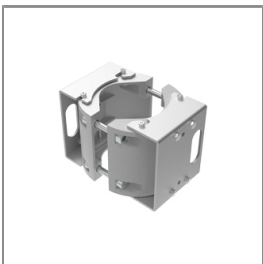

Ordering Code:
AUN-CAB-0002-00
Cable HO7RN-F 3x1sqmm,
L= 2000, with UniBlock
anti-humidity kit,
pre-assembly from factory

Ordering Code:
AUN-CLP-0004-XX
Pole clamp, pole diameter
102-105mm

Ordering Code:
AUN-CAB-0004-00
Cable HO7RN-F 3x1sqmm,
L= 500, with UniBlock
anti-humidity kit,
pre-assembly from factory

Ordering Code:
AUN-GHS-0028-XX
Glare shield cap

Ordering Code:
AUN-CLP-0006-XX
Pole clamp, pole diameter
60-76mm

Ordering Code:
AUN-MOT-0013-XX
Pole mounting arm, for 1-3
projector

Ordering Code:
AUN-CLP-0008-XX
Pole clamp, pole diameter
102-105mm, for wall or
pole mounting arm

Ordering Code:
AUN-CLP-0009-XX
Pole clamp, pole diameter
60-76mm, for wall or pole
mounting arm

*Due to the constancy of product development,
we reserve the right to alter all specification
without prior notice.