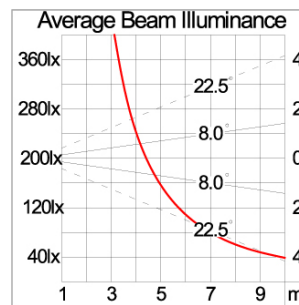

Light Distribution

*Due to the constancy of product development,
we reserve the right to alter all specification
without prior notice.

Unilamp Co., Ltd.
461 Ramintra Road, Kannayao, Bangkok 10230 Thailand
Tel : +66[0]2 943 2420-1, +66[0]2 946 4170-1
Fax : +66[0]2 943 2419
online@unilamp.co.th
www.unilamp.co.th