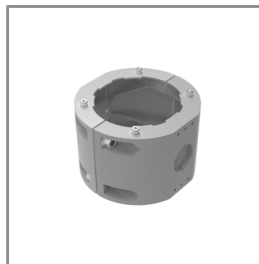

Ordering Code:
AUN-CLP-0004-XX
Pole clamp, pole diameter
102-105mm

Ordering Code:
AUN-CAB-0004-00
Cable HO7RN-F 3x1sqmm,
L= 500, with UniBlock
anti-humidity kit,
pre-assembly from factory

Ordering Code:
AUN-GHS-0028-XX
Glare shield cap

Ordering Code:
AUN-CLP-0006-XX
Pole clamp, pole diameter
60-76mm

Ordering Code:
AUN-MOT-0013-XX
Pole mounting arm, for 1-3
projector

Ordering Code:
AUN-CLP-0008-XX
Pole clamp, pole diameter
102-105mm, for wall or
pole mounting arm

Ordering Code:
AUN-CLP-0009-XX
Pole clamp, pole diameter
60-76mm, for wall or pole
mounting arm

*Due to the constancy of product development,
we reserve the right to alter all specification
without prior notice.