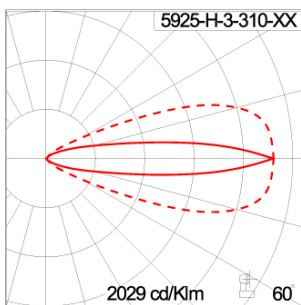

Light Distribution

*Due to the constancy of product development,
we reserve the right to alter all specification
without prior notice.

Unilamp Co., Ltd.
461 Ramintra Road, Kannayao, Bangkok 10230 Thailand
Tel : +66[0]2 943 2420-1, +66[0]2 946 4170-1
Fax : +66[0]2 943 2419
online@unilamp.co.th
www.unilamp.co.th