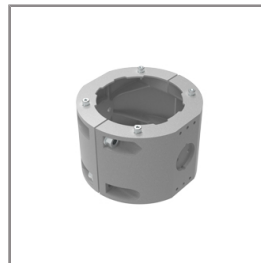

Ordering Code:  
AUN-CLP-0004-XX  
Pole Clamp Diameter  
102-105mm

Ordering Code:  
AUN-CAB-0004-00  
Cable H07RN-F 3x1sqmm  
length 500mm. with  
anti-humidity  
kit.[pre-assembled from  
factory]

Ordering Code:  
AUN-GHS-0028-XX  
Glare Shield Cap.

Ordering Code:  
AUN-CLP-0006-XX  
Pole Clamp Diameter  
60-76mm.

Ordering Code:  
AUN-MOT-0013-XX  
Mounting arm for 1-3  
Spotlights.

Ordering Code:  
AUN-CLP-0008-XX  
Pole Clamp Diameter  
102-105mm. for mounting  
arm.

Ordering Code:  
AUN-CLP-0009-XX  
Pole Clamp Diameter  
60-76mm. for mounting  
arm.

\*Due to the constancy of product development,  
we reserve the right to alter all specification  
without prior notice.