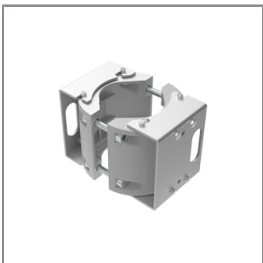

### Accessories

Ordering Code:  
AUN-CON-0009-00  
IP68 Water Tight  
Connecting Device, 3 Pole,  
Cable Diameter 5.0 -  
9.5mm.

Ordering Code:  
AUN-GSH-0012-00  
Honey Comb Louver  
[pre-assembled from  
factory]

Ordering Code:  
AUN-SOF-0026-00  
Softening Filter  
[pre-assembled from  
factory]

Ordering Code:  
AUN-CON-0013-00  
IP68 Water Tight  
Connecting Device, 3 Pole,  
Cable Diameter 7 - 11.5mm.

Ordering Code:  
AUN-CAB-0002-00  
Cable H07RN-F 3x1sqmm  
length 2000 mm with  
anti-humidity kit.  
[pre-assembled from  
factory]

Ordering Code:  
AUN-CLP-0004-XX  
Pole Clamp Diameter  
102-105mm

Ordering Code:  
AUN-CAB-0004-00  
Cable H07RN-F 3x1sqmm  
length 500mm. with  
anti-humidity  
kit.[pre-assembled from  
factory]

Ordering Code:  
AUN-GHS-0028-XX  
Glare Shield Cap.