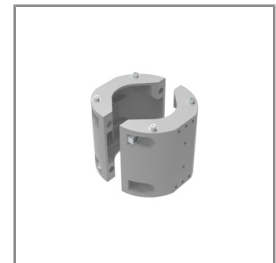

Ordering Code:  
AUN-CLP-0004-XX  
Pole Clamp Diameter  
102-105mm

Ordering Code:  
AUN-CAB-0004-00  
Cable H07RN-F 3x1sqmm  
length 500mm. with  
anti-humidity  
kit.[pre-assembled from  
factory]

Ordering Code:  
AUN-GHS-0028-XX  
Glare Shield Cap.

Ordering Code:  
AUN-CLP-0006-XX  
Pole Clamp Diameter  
60-76mm.

Ordering Code:  
AUN-MOT-0013-XX  
Mounting arm for 1-3  
Spotlights.

Ordering Code:  
AUN-CLP-0008-XX  
Pole Clamp Diameter  
102-105mm. for mounting  
arm.