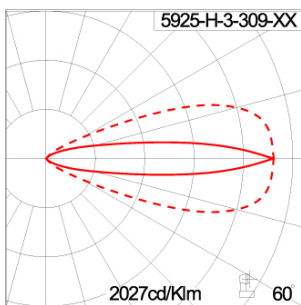

Light Distribution

*Due to the constancy of product development,
we reserve the right to alter all specification
without prior notice.

Unilamp Co., Ltd.
461 Ramintra Road, Kannayao, Bangkok 10230 Thailand
Tel : +66(0)2 943 2420-1, +66(0)2 946 4170-1
Fax : +66(0)2 943 2419
online@unilamp.co.th
www.unilamp.co.th