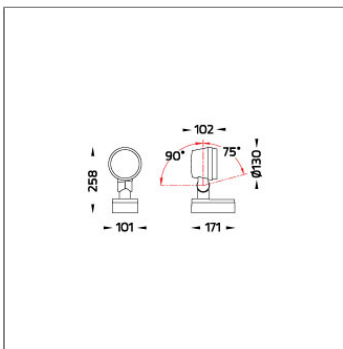

ALPHA

MEDIUM ALPHA ROUND PROJECTOR

LAST UPDATE: 10-05-2024

ALPHA is an entirely new family of outdoor spotlights/floodlights engineered from scratch. The primary shapes and overall small dimensions make it possible to install ALPHA in most professional and residential lighting applications. High-quality polycarbonate optics provide accurate beam control and offer a wide selection of light distributions. ALPHA can be customized with accessories such as honeycombs, shields and various mounting solutions for poles and surfaces. The minimized amount of needed tools and usage of quick connectors simplifies the installation.

Technical Data

Ordering Code :	5925-H-3-309-XX
Lamp :	LED
Beam :	46°/16°
CCT :	3000 K
CRI :	CRI >80
SDCM :	SDCM = 3
Lamp Lumen :	3900 lm
Luminaire Lumen :	2690 lm
Lamp Wattage :	33 W
Luminaire Wattage :	35 W
Efficacy :	76 lm/W
Ambient Temperature :	50°C
Lumen Maintenance	L80B10 >108,000 h
Controller :	On-Off
Input Voltage :	220-240Vac 50/60Hz
Net Weight :	3.20 kg.

Ordering code guide

XXXX-X-X-XXX-XX
A B C D E

- A Product Code
- B Reflector
- C Electrical Component
- D Lamp
- E Color

Icon definition

*Due to the constancy of product development, we reserve the right to alter all specification without prior notice.

Unilamp Co., Ltd.
461 Ramintra Road, Kannayao, Bangkok 10230 Thailand
Tel : +66(0)2 943 2420-1, +66(0)2 946 4170-1
Fax : +66(0)2 943 2419
online@unilamp.co.th
www.unilamp.co.th