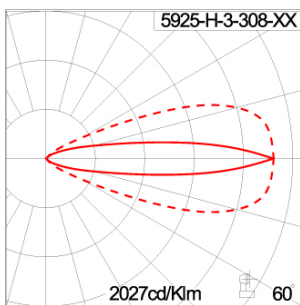

Light Distribution

*Due to the constancy of product development,
we reserve the right to alter all specification
without prior notice.

Unilamp Co., Ltd.
461 Ramintra Road, Kannayao, Bangkok 10230 Thailand
Tel : +66(0)2 943 2420-1, +66(0)2 946 4170-1
Fax : +66(0)2 943 2419
online@unilamp.co.th
www.unilamp.co.th