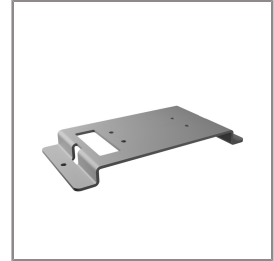

Ordering Code:

STEEL-POLE-FOR-ALPHA-SPOTLIGHT

Please contact Sales

Representative

Ordering Code:

AUN-GSH-0056-00

Honeycomb louver, LED,

pre-assembly from factory