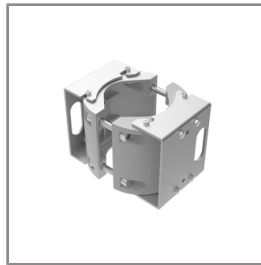

Ordering Code:
AUN-CAB-0002-00
Cable HO7RN-F 3x1sqmm,
L= 2000, with UniBlock
anti-humidity kit,
pre-assembly from factory

Ordering Code:
AUN-CLP-0004-XX
Pole clamp, pole diameter
102-105mm

Ordering Code:
AUN-CAB-0004-00
Cable HO7RN-F 3x1sqmm,
L= 500, with UniBlock
anti-humidity kit,
pre-assembly from factory

Ordering Code:
AUN-GHS-0028-XX
Glare shield cap

Ordering Code:
AUN-CLP-0006-XX
Pole clamp, pole diameter
60-76mm

Ordering Code:
AUN-MOT-0013-XX
Pole mounting arm, for 1-3
projector

Ordering Code:
AUN-CLP-0008-XX
Pole clamp, pole diameter
102-105mm, for wall or
pole mounting arm