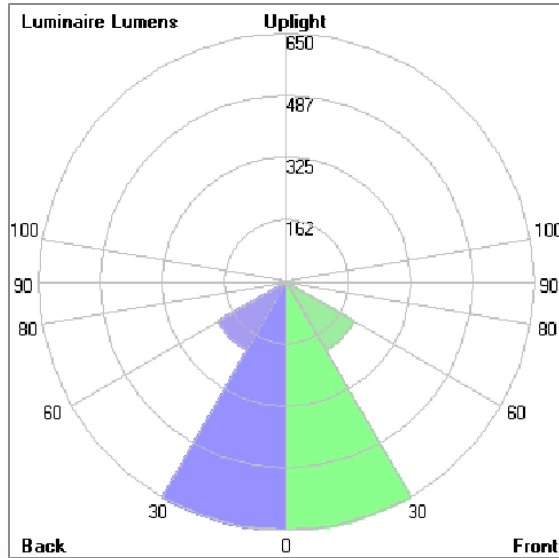

Technical Data

Ordering Code :	5925-D-A-891-XX
Lamp :	LED
Beam :	52°
CCT :	4000 K
CRI :	CRI >80
SDCM :	SDCM = 3
Lamp Lumen :	2470 lm
Luminaire Lumen :	1750 lm
Lamp Wattage :	16 W
Luminaire Wattage :	18 W
Efficacy :	97 lm/W
Ambient Temperature :	50°C
Lumen Maintenance	L70B10 >90,000 h
Controller :	CASAMBI
Input Voltage :	220-240Vac 50/60Hz
Net Weight :	- kg.

ALPHA

MEDIUM ALPHA ROUND

SPOTLIGHT

LAST UPDATE: 25-05-2026

Bug Report

Lum. Classification System [LCS]

LCS	Zone	%Lumens	%Lamp	%Lum
FL	[0-30]	649.6	26.3	37.1
FM	[30-60]	206.2	8.3	11.8
FH	[60-80]	18.5	0.7	1.1
FVH	[80-90]	0.4	0.0	0.0
BL	[0-30]	649.6	26.3	37.1
BM	[30-60]	206.2	8.3	11.8
BH	[60-80]	18.5	0.7	1.1
BVH	[80-90]	0.4	0.0	0.0
UL	[90-100]	0.0	0.0	0.0
UH	[100-180]	0.5	0.0	0.0
Total		1749.9	70.6	100.0
BUG Rating		B2-U1-G0		