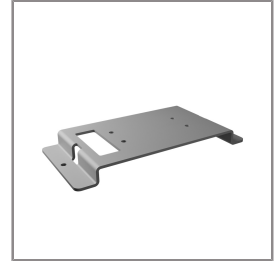

Ordering Code:

STEEL-POLE-FOR-ALPHA-SPOTLIGHT

Please contact Sales

Representative

Ordering Code:

AUN-GSH-0056-00

Honeycomb louver, LED,
pre-assembly from factory

Ordering Code: