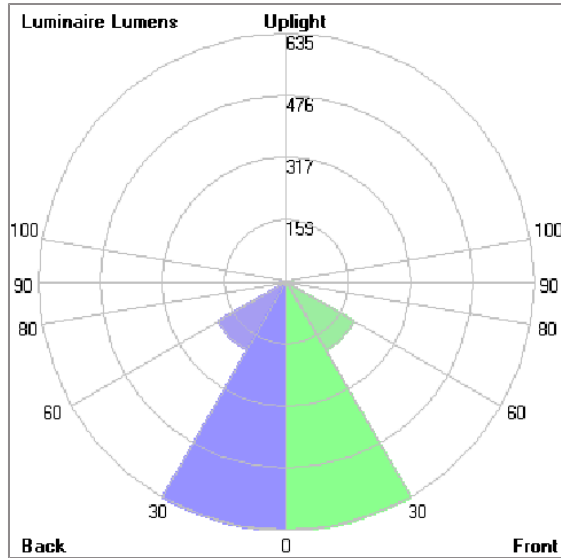

Technical Data

Ordering Code :	5925-D-A-887-XX
Lamp :	LED
Beam :	52°
CCT :	3000 K
CRI :	CRI >80
SDCM :	SDCM = 3
Lamp Lumen :	2410 lm
Luminaire Lumen :	1710 lm
Lamp Wattage :	16 W
Luminaire Wattage :	18 W
Efficacy :	95 lm/W
Ambient Temperature :	50°C
Lumen Maintenance	L70B10 >90,000 h
Controller :	CASAMBI
Input Voltage :	220-240Vac 50/60Hz
Net Weight :	- kg.

ALPHA

MEDIUM ALPHA ROUND

SPOTLIGHT

LAST UPDATE: 25-05-2026

Bug Report

Lum. Classification System [LCS]

LCS	Zone	%Lumens	%Lamp	%Lum
FL	[0-30]	634.8	26.3	37.1
FM	[30-60]	201.5	8.4	11.8
FH	[60-80]	18.0	0.7	1.1
FVH	[80-90]	0.3	0.0	0.0
BL	[0-30]	634.8	26.3	37.1
BM	[30-60]	201.5	8.4	11.8
BH	[60-80]	18.0	0.7	1.1
BVH	[80-90]	0.3	0.0	0.0
UL	[90-100]	0.0	0.0	0.0
UH	[100-180]	0.5	0.0	0.0
Total		1709.7	70.8	100.0
BUG Rating		B2-U1-G0		