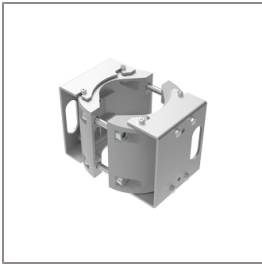

### Accessories

Ordering Code:  
AUN-GSH-0012-00  
Honeycomb louver, LED,  
pre-assembly from factory

Ordering Code:  
AUN-SOF-0026-00  
Softening filter, LED,  
pre-assembly from factory

Ordering Code:  
AUN-CLP-0004-XX  
Pole clamp, pole diameter  
102-105mm

Ordering Code:  
AUN-GHS-0028-XX  
Glare shield cap

Ordering Code:  
AUN-CLP-0006-XX  
Pole clamp, pole diameter  
60-76mm

Ordering Code:  
AUN-MOT-0013-XX  
Pole mounting arm, for 1-3  
projector

Ordering Code:  
AUN-CLP-0008-XX  
Pole clamp, pole diameter  
102-105mm, for wall or  
pole mounting arm