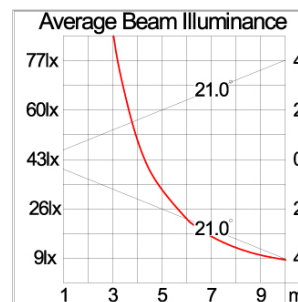

Light Distribution

*Due to the constancy of product development, we reserve the right to alter all specification without prior notice.

Unilamp Co., Ltd.
461 Ramintra Road, Kannayao, Bangkok 10230 Thailand
Tel : +66(0)2 943 2420-1, +66(0)2 946 4170-1
Fax : +66(0)2 943 2419
online@unilamp.co.th
www.unilamp.co.th