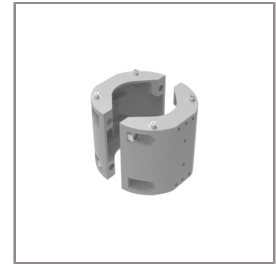

Ordering Code:
AUN-CLP-0004-XX
Pole clamp, pole diameter
102-105mm

Ordering Code:
AUN-GHS-0028-XX
Glare shield cap

Ordering Code:
AUN-CLP-0006-XX
Pole clamp, pole diameter
60-76mm

Ordering Code:
AUN-MOT-0013-XX
Pole mounting arm, for 1-3
projector

Ordering Code:
AUN-CLP-0008-XX
Pole clamp, pole diameter
102-105mm, for wall or
pole mounting arm

Ordering Code:
AUN-CLP-0009-XX
Pole clamp, pole diameter
60-76mm, for wall or pole
mounting arm

Ordering Code:
AUN-ESP-0001-00
Earth spike, GFR polymer