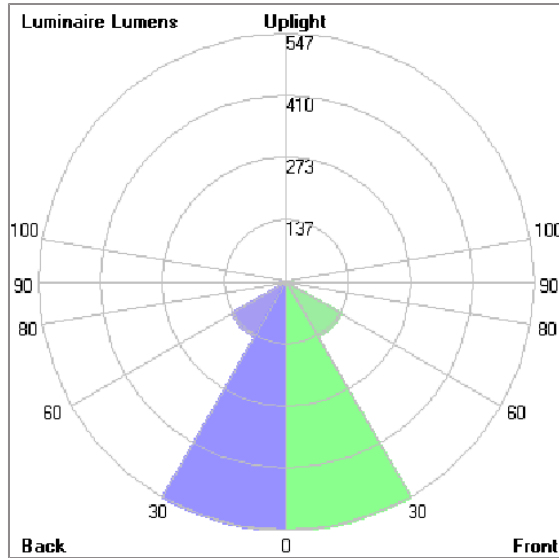

Technical Data

Ordering Code :	5925-D-6-686-XX
Lamp :	LED
Beam :	42°
CCT :	RGBW
CRI :	CRI >40
SDCM :	SDCM = 5
Lamp Lumen :	2370 lm
Luminaire Lumen :	1440 lm
Lamp Wattage :	24 W
Luminaire Wattage :	27 W
Efficacy :	53 lm/W
Ambient Temperature :	50°C
Lumen Maintenance	L70B10 >66,000 h
Controller :	DMX
Input Voltage :	220-240Vac 50/60Hz
Net Weight :	- kg.

ALPHA

MEDIUM ALPHA ROUND [DMX]

SPOTLIGHT

LAST UPDATE: 25-05-2026

Bug Report

Lum. Classification System [LCS]

LCS	Zone	%Lumens	%Lamp	%Lum
FL	[0-30]	546.6	23.1	38.8
FM	[30-60]	140.4	5.9	10.0
FH	[60-80]	16.1	0.7	1.1
FVH	[80-90]	0.6	0.0	0.0
BL	[0-30]	546.6	23.1	38.8
BM	[30-60]	140.4	5.9	10.0
BH	[60-80]	16.1	0.7	1.1
BVH	[80-90]	0.6	0.0	0.0
UL	[90-100]	< 0.05	0.0	0.0
UH	[100-180]	0.6	0.0	0.0
Total		1408.0	59.4	100.0
BUG Rating		B2-U1-G0		