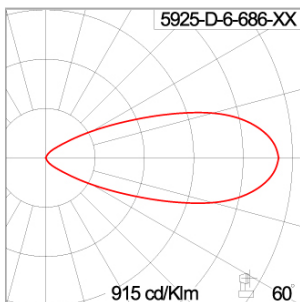

Light Distribution

*Due to the constancy of product development, we reserve the right to alter all specification without prior notice.

Unilamp Co., Ltd.
461 Ramintra Road, Kannayao, Bangkok 10230 Thailand
Tel : +66(0)2 943 2420-1, +66(0)2 946 4170-1
Fax : +66(0)2 943 2419
online@unilamp.co.th
www.unilamp.co.th