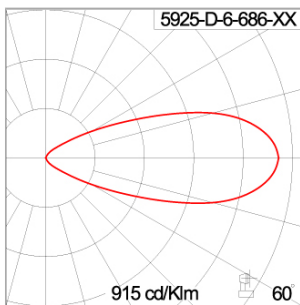

Light Distribution

*Due to the constancy of product development,
we reserve the right to alter all specification
without prior notice.

Unilamp Co., Ltd.
461 Ramintra Road, Kannayao, Bangkok 10230 Thailand
Tel : +66(0)2 943 2420-1, +66(0)2 946 4170-1
Fax : +66(0)2 943 2419
online@unilamp.co.th
www.unilamp.co.th