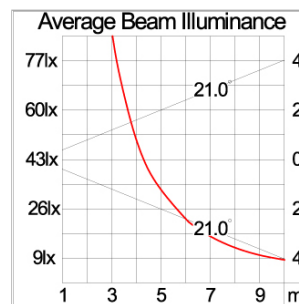

Light Distribution

*Due to the constancy of product development,
we reserve the right to alter all specification
without prior notice.

Unilamp Co., Ltd.
461 Ramintra Road, Kannayao, Bangkok 10230 Thailand
Tel : +66(0)2 943 2420-1, +66(0)2 946 4170-1
Fax : +66(0)2 943 2419
online@unilamp.co.th
www.unilamp.co.th