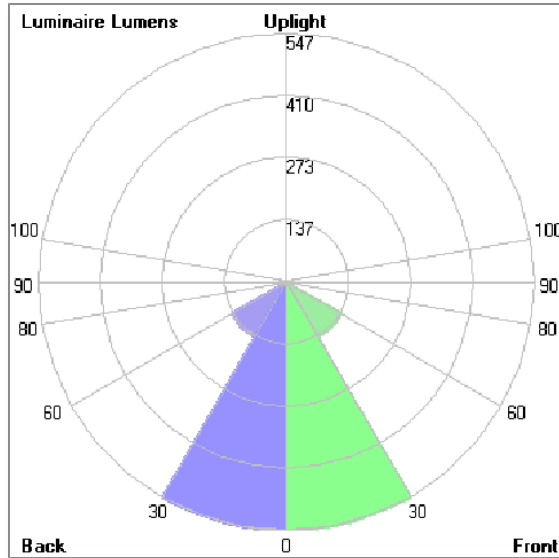

Technical Data

Ordering Code :	5925-D-6-686-XX
Lamp :	LED
Beam :	42°
CCT :	RGBW
CRI :	CRI >40
SDCM :	SDCM = 5
Lamp Lumen :	2370 lm
Luminaire Lumen :	1440 lm
Lamp Wattage :	24 W
Luminaire Wattage :	27 W
Efficacy :	53 lm/W
Ambient Temperature :	50°C
Lumen Maintenance	L70B10 >66,000 h
Controller :	DMX
Input Voltage :	220-240Vac 50/60Hz
Net Weight :	- kg.

ALPHA

MEDIUM ALPHA ROUND [DMX]

SPOTLIGHT

LAST UPDATE: 21-07-2025

Bug Report

Lum. Classification System [LCS]

LCS	Zone	%Lumens	%Lamp	%Lum
FL	[0-30]	546.6	23.1	38.8
FM	[30-60]	140.4	5.9	10.0
FH	[60-80]	16.1	0.7	1.1
FVH	[80-90]	0.6	0.0	0.0
BL	[0-30]	546.6	23.1	38.8
BM	[30-60]	140.4	5.9	10.0
BH	[60-80]	16.1	0.7	1.1
BVH	[80-90]	0.6	0.0	0.0
UL	[90-100]	< 0.05	0.0	0.0
UH	[100-180]	0.6	0.0	0.0
Total		1408.0	59.4	100.0
BUG Rating		B2-U1-G0		