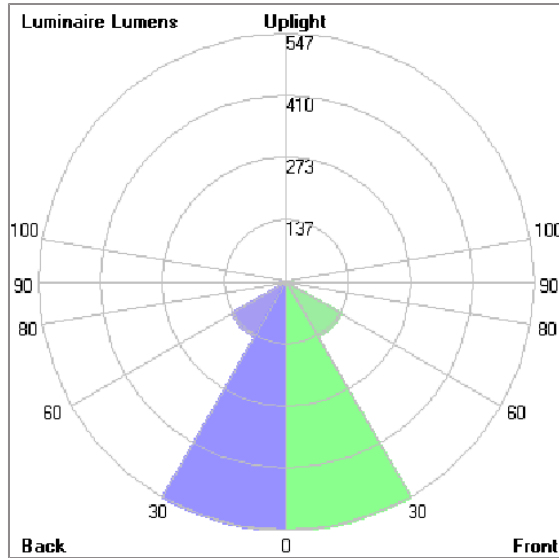

Technical Data

| | |
|-----------------------|--------------------|
| Ordering Code : | 5925-D-6-686-XX |
| Lamp : | LED |
| Beam : | 42° |
| CCT : | RGBW |
| CRI : | CRI >40 |
| SDCM : | SDCM = 5 |
| Lamp Lumen : | 2370 lm |
| Luminaire Lumen : | 1440 lm |
| Lamp Wattage : | 24 W |
| Luminaire Wattage : | 27 W |
| Efficacy : | 53 lm/W |
| Ambient Temperature : | 50°C |
| Lumen Maintenance | L70B10 >66,000 h |
| Controller : | DMX |
| Input Voltage : | 220-240Vac 50/60Hz |
| Net Weight : | - kg. |

ALPHA

MEDIUM ALPHA ROUND [DMX]

SPOTLIGHT

LAST UPDATE: 18-05-2026

Bug Report

Lum. Classification System [LCS]

| LCS | Zone | %Lumens | %Lamp | %Lum |
|------------|-----------|----------|-------|-------|
| FL | [0-30] | 546.6 | 23.1 | 38.8 |
| FM | [30-60] | 140.4 | 5.9 | 10.0 |
| FH | [60-80] | 16.1 | 0.7 | 1.1 |
| FVH | [80-90] | 0.6 | 0.0 | 0.0 |
| BL | [0-30] | 546.6 | 23.1 | 38.8 |
| BM | [30-60] | 140.4 | 5.9 | 10.0 |
| BH | [60-80] | 16.1 | 0.7 | 1.1 |
| BVH | [80-90] | 0.6 | 0.0 | 0.0 |
| UL | [90-100] | < 0.05 | 0.0 | 0.0 |
| UH | [100-180] | 0.6 | 0.0 | 0.0 |
| Total | | 1408.0 | 59.4 | 100.0 |
| BUG Rating | | B2-U1-G0 | | |