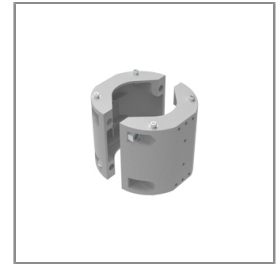

Ordering Code:  
AUN-GHS-0028-XX  
Glare shield cap

Ordering Code:  
AUN-CLP-0006-XX  
Pole clamp, pole diameter  
60-76mm

Ordering Code:  
AUN-MOT-0013-XX  
Pole mounting arm, for 1-3  
projector

Ordering Code:  
AUN-CLP-0008-XX  
Pole clamp, pole diameter  
102-105mm, for wall or  
pole mounting arm

Ordering Code:  
AUN-CLP-0009-XX  
Pole clamp, pole diameter  
60-76mm, for wall or pole  
mounting arm

Ordering Code:  
AUN-ESP-0001-00  
Earth spike, GFR polymer

Ordering Code:  
AUN-TRS-0002-00  
Tree strap, big mounting  
base