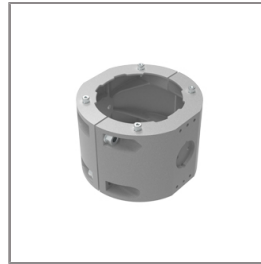

Ordering Code:
AUN-CLP-0004-XX
Pole clamp, pole diameter
102-105mm

Ordering Code:
AUN-GHS-0028-XX
Glare shield cap

Ordering Code:
AUN-CLP-0006-XX
Pole clamp, pole diameter
60-76mm

Ordering Code:
AUN-MOT-0013-XX
Pole mounting arm, for 1-3
projector

Ordering Code:
AUN-CLP-0008-XX
Pole clamp, pole diameter
102-105mm, for wall or
pole mounting arm

Ordering Code:
AUN-CLP-0009-XX
Pole clamp, pole diameter
60-76mm, for wall or pole
mounting arm

Ordering Code:
AUN-ESP-0001-00
Earth spike, GFR polymer