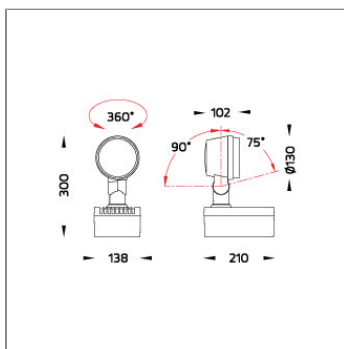

Technical Data

| | |
|-----------------------|--------------------|
| Ordering Code : | 5925-D-6-686-XX |
| Lamp : | LED |
| Beam : | 42° |
| CCT : | RGBW |
| CRI : | CRI >40 |
| SDCM : | SDCM = 5 |
| Lamp Lumen : | 2370 lm |
| Luminaire Lumen : | 1440 lm |
| Lamp Wattage : | 24 W |
| Luminaire Wattage : | 27 W |
| Efficacy : | 53 lm/W |
| Ambient Temperature : | 50°C |
| Lumen Maintenance | L70B10 >66,000 h |
| Controller : | DMX |
| Input Voltage : | 220-240Vac 50/60Hz |
| Net Weight : | - kg. |