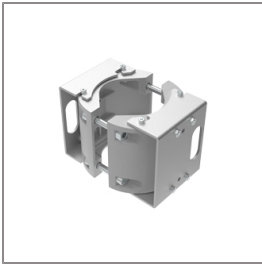

Ordering Code:
AUN-CLP-0004-XX
Pole clamp, pole diameter
102-105mm

Ordering Code:
AUN-GHS-0028-XX
Glare shield cap

Ordering Code:
AUN-CLP-0006-XX
Pole clamp, pole diameter
60-76mm

Ordering Code:
AUN-MOT-0013-XX
Pole mounting arm, for 1-3
projector