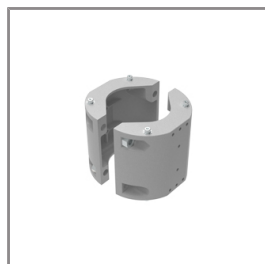

Ordering Code:
AUN-GHS-0028-XX
Glare shield cap

Ordering Code:
AUN-CLP-0006-XX
Pole clamp, pole diameter
60-76mm

Ordering Code:
AUN-MOT-0013-XX
Pole mounting arm, for 1-3
projector

Ordering Code:
AUN-CLP-0008-XX
Pole clamp, pole diameter
102-105mm, for wall or
pole mounting arm

Ordering Code:
AUN-CLP-0009-XX
Pole clamp, pole diameter
60-76mm, for wall or pole
mounting arm

Ordering Code:
AUN-ESP-0001-00
Earth spike, GFR polymer

Ordering Code:
AUN-TRS-0001-00
Tree strap, small mounting
base